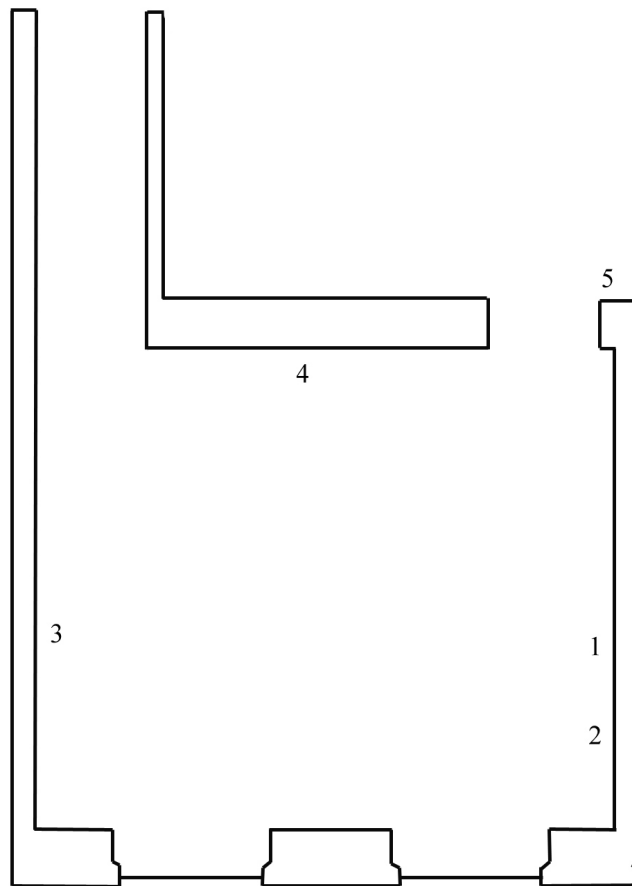

K a n t i n e

Alison Yip

*What is a reasonable demand
today?*

21 January - 18 February, 2023

1.
Stanton
2022
oil on linen
95 x 29 cm

2.
Attachments
2022
oil & bleach on linen
31 x 59 cm

3.
2022
2022
oil on glass
38cm diameter

4.
Kitchen Scene
2022
oil on linen
31 x 90 cm

5.
wi-fi Extender
oil & bleach on linen
36 x 20.5 cm

Exhibition photography:
Kristien Daem

K a n t i n e

She wanted to die, but she also wanted to live in Paris.

Gustave Flaubert
Madame Bovary (1856)

K a n t i n e
Rue de Bosnie 20, 1060 Brussels
kantine.space