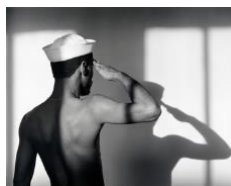

Robert Mapplethorpe

Jack Walls, 1982

signed, dated, stamped and numbered estate verso
gelatin silver print

image 50.8 x 40.6 cm (20 x 16 in.)

framed 66.8 x 74.5 x 2.5 cm (26 1/4 x 29 3/8 x 1 in.)

edition of 10, ed 9/10

(ROM.21169.P)

14