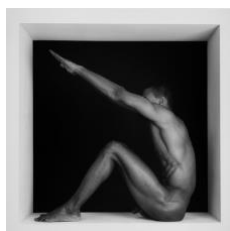

Robert Mapplethorpe

Thomas, 1986

signed, dated, stamped and numbered estate verso
gelatin silver print

image 60.9 x 50.8 cm (24 x 20 in.)

framed 77 x 74.4 x 2.5 cm (30 1/4 x 29 1/4 x 1 in.)

edition of 10, 10/10

(ROM.21174.P)

19