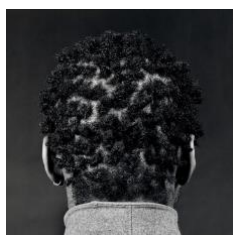

MAI 36 GALERIE

6

Robert Mapplethorpe

Jack Walls, 1983

signed, dated, stamped and numbered estate verso
gelatin silver print

image 50.8 x 40.6 cm (20 x 16 in.)

framed 66.4 x 63.8 x 2.5 cm (26 1/8 x 25 1/8 x 1 in.)

edition of 10, ed 4/10

(ROM.21162.P)

7