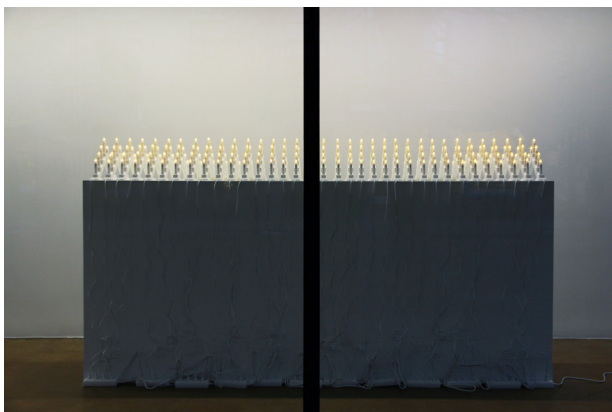

Reinis Dzudzilo
NEVER ENDS
Etude for a dark time

Installation with three sculptures, 2023

1
35 electric led candle bridges
41 x 27 x 5 cm
pedest 280 x 122 x 47 cm
12 extension cords
plastic, wood, paint

2
a word on two walls, consisting of plastic
pine and cone ring decorations from electric
candle holders
75 x 530 cm
plastic

3
framed notebook's (21 x 29,7 cm)
first opening behind glass frame
40 x 31,5 cm
paper, glass, wood