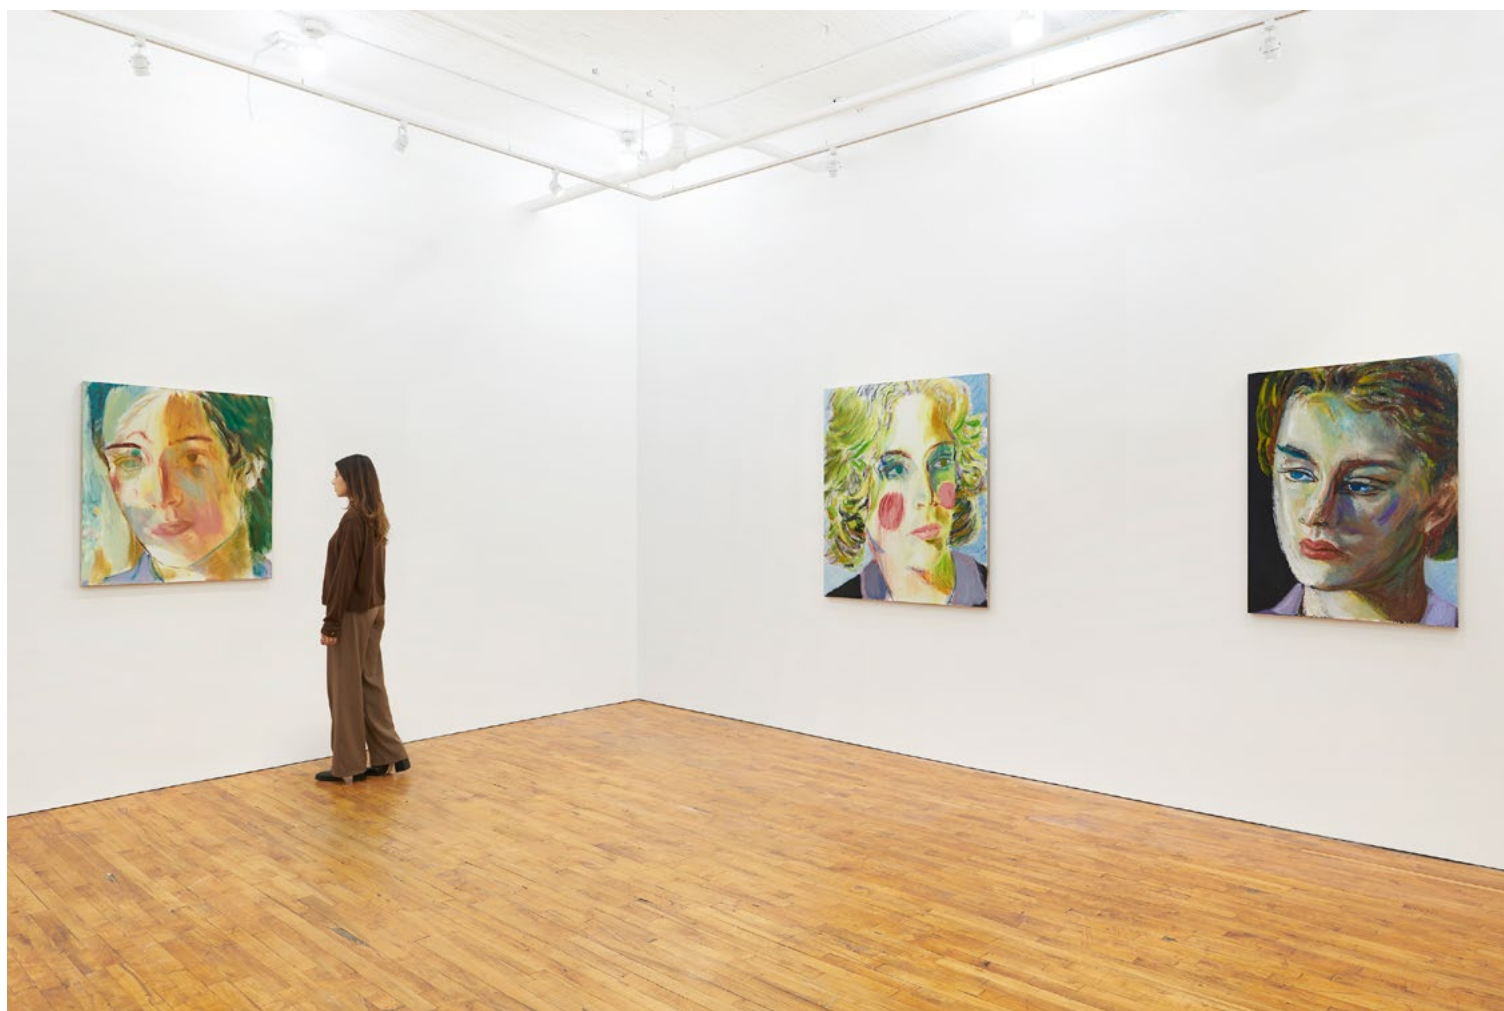

Oil on canvas
37 1/2 x 33 1/2 in / 95 x 85 cm

Image courtesy of the artist and Downs & Ross, New York. Photo: Phoebe d'Heurle.

Downs & Ross

424 Broadway, 3rd floor, New York NY 10013

Exhibition view:

Phantoms