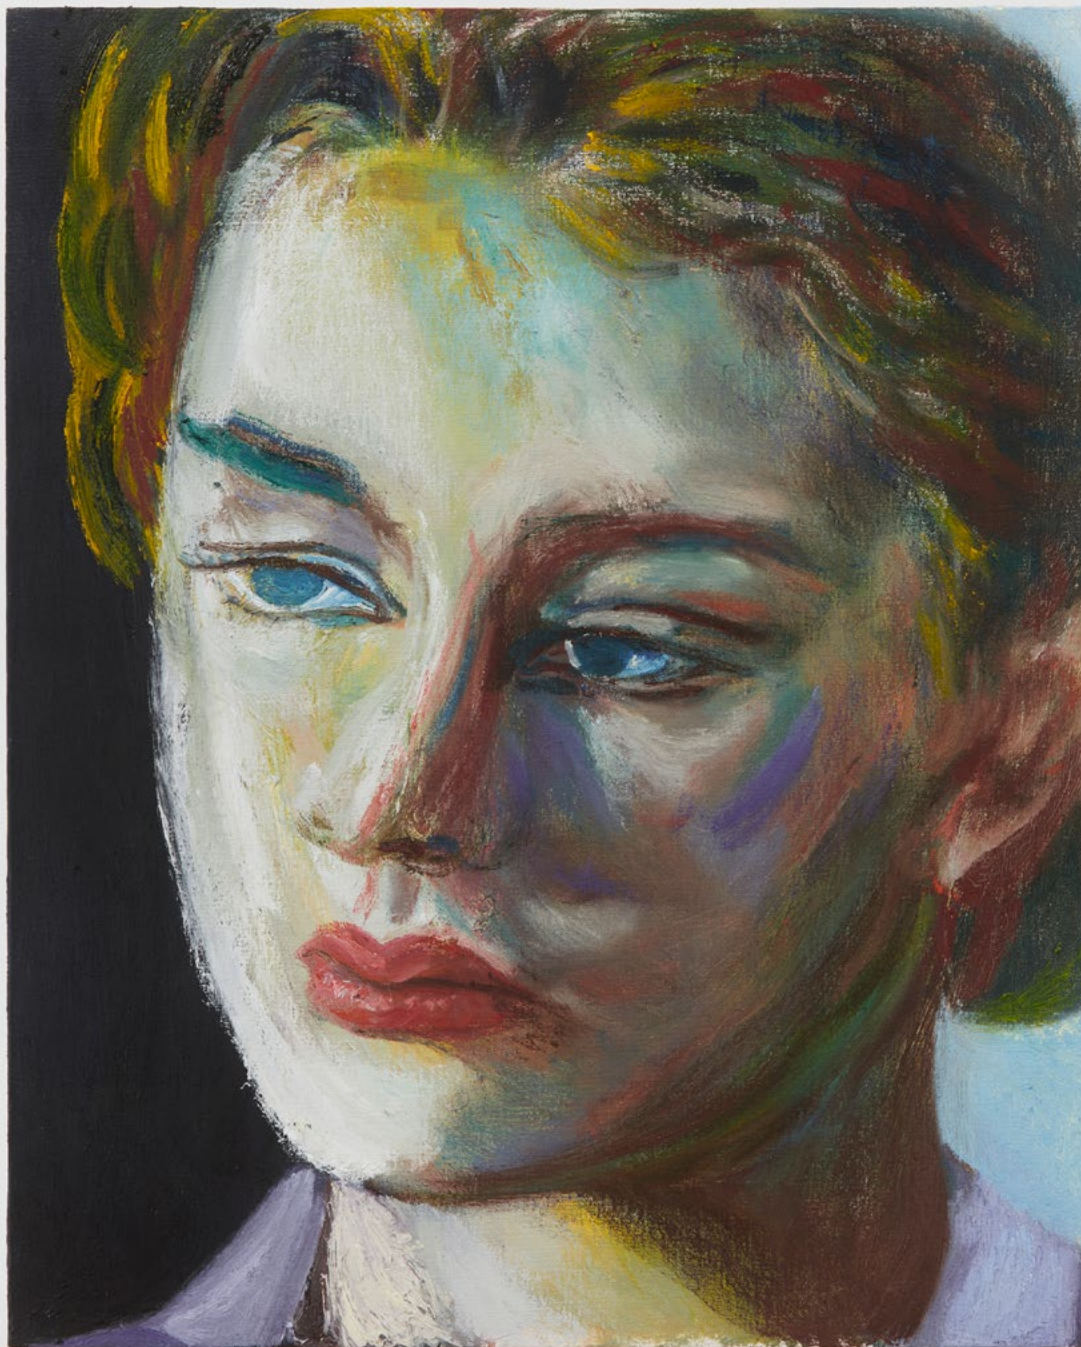

Downs & Ross

424 Broadway, 3rd floor, New York NY 10013

JIANG CHENG

e-125, 2022

Oil on canvas

43 ¹/₄ × 35 ¹/₂ in / 110 × 90 cm

Image courtesy of the artist and Downs & Ross, New York. Photo: Phoebe d'Heurle.