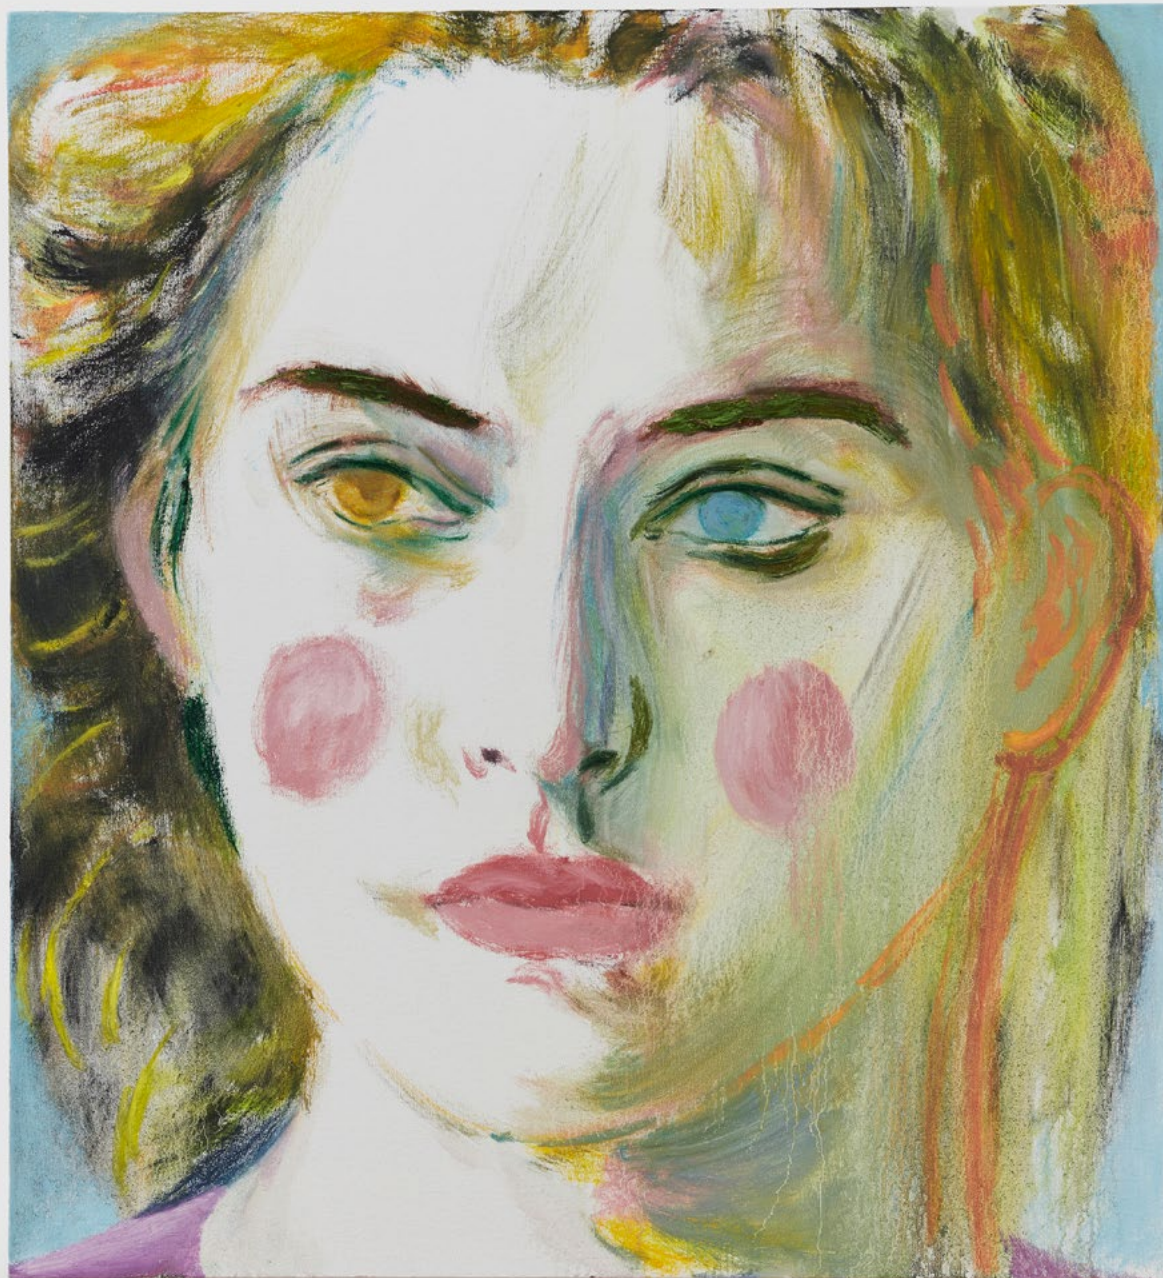

424 Broadway, 3rd floor, New York NY 10013

JIANG CHENG

e-134, 2022

Oil on canvas

45 1/4 x 41 1/4 in / 115 x 105 cm

Image courtesy of the artist and Downs & Ross, New York. Photo: Phoebe d'Heurle.

Downs & Ross