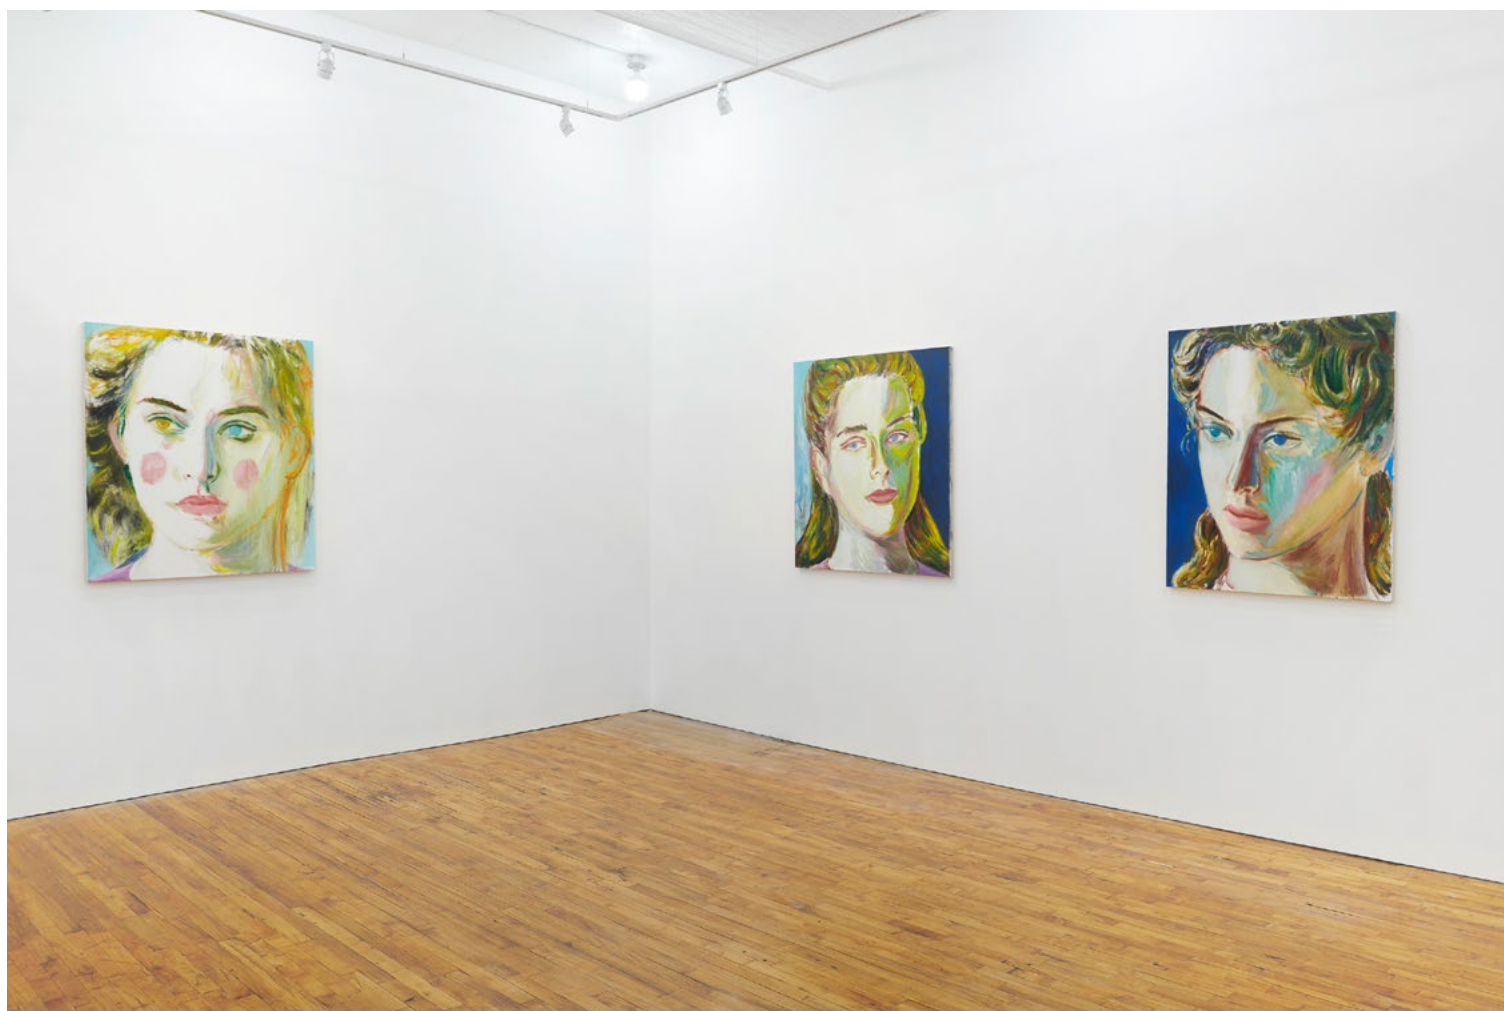

Oil on canvas
37 1/2 x 33 1/2 in / 95 x 85 cm

Image courtesy of the artist and Downs & Ross, New York. Photo: Phoebe d'Heurle.

Downs & Ross

424 Broadway, 3rd floor, New York NY 10013

Exhibition view:

Phantoms

2023

Downs & Ross, New York

Image courtesy of the artist and Downs & Ross, New York. Photo: Phoebe d'Heurle.

Downs & Ross

424 Broadway, 3rd floor, New York NY 10013

Exhibition view:

Phantoms

2023