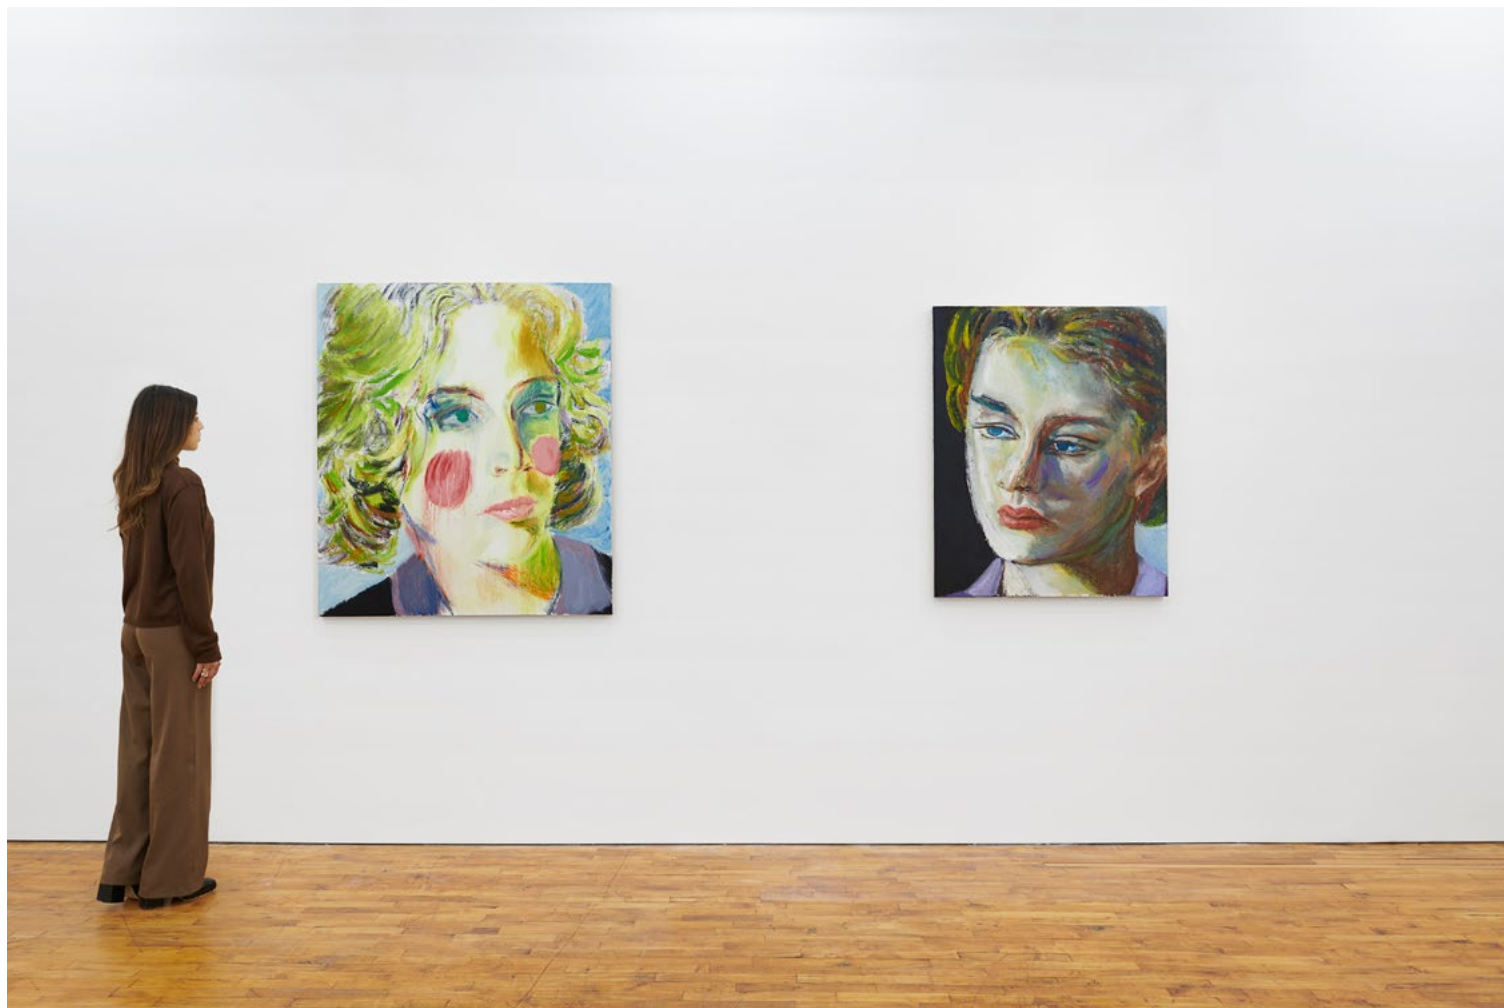

Downs & Ross

---

424 Broadway, 3rd floor, New York NY 10013

Exhibition view:

Phantoms

2023

Downs & Ross, New York

Image courtesy of the artist and Downs & Ross, New York. Photo: Phoebe d'Heurle.