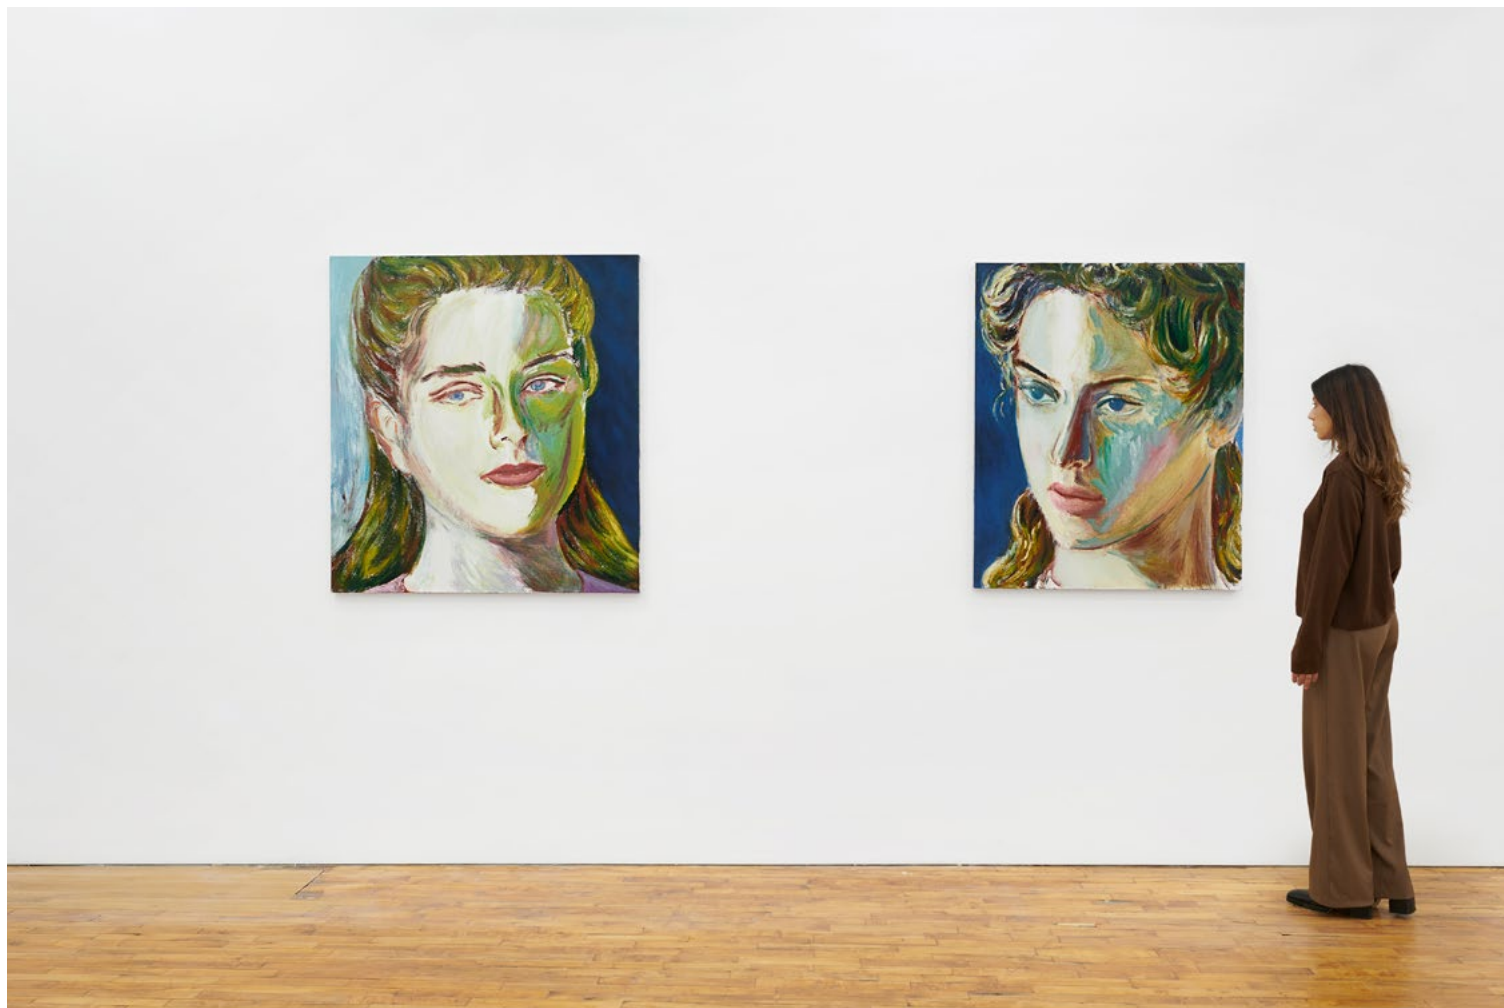

Downs & Ross

424 Broadway, 3rd floor, New York NY 10013

Exhibition view:

Phantoms

2023

Downs & Ross, New York

Image courtesy of the artist and Downs & Ross, New York. Photo: Phoebe d'Heurle.