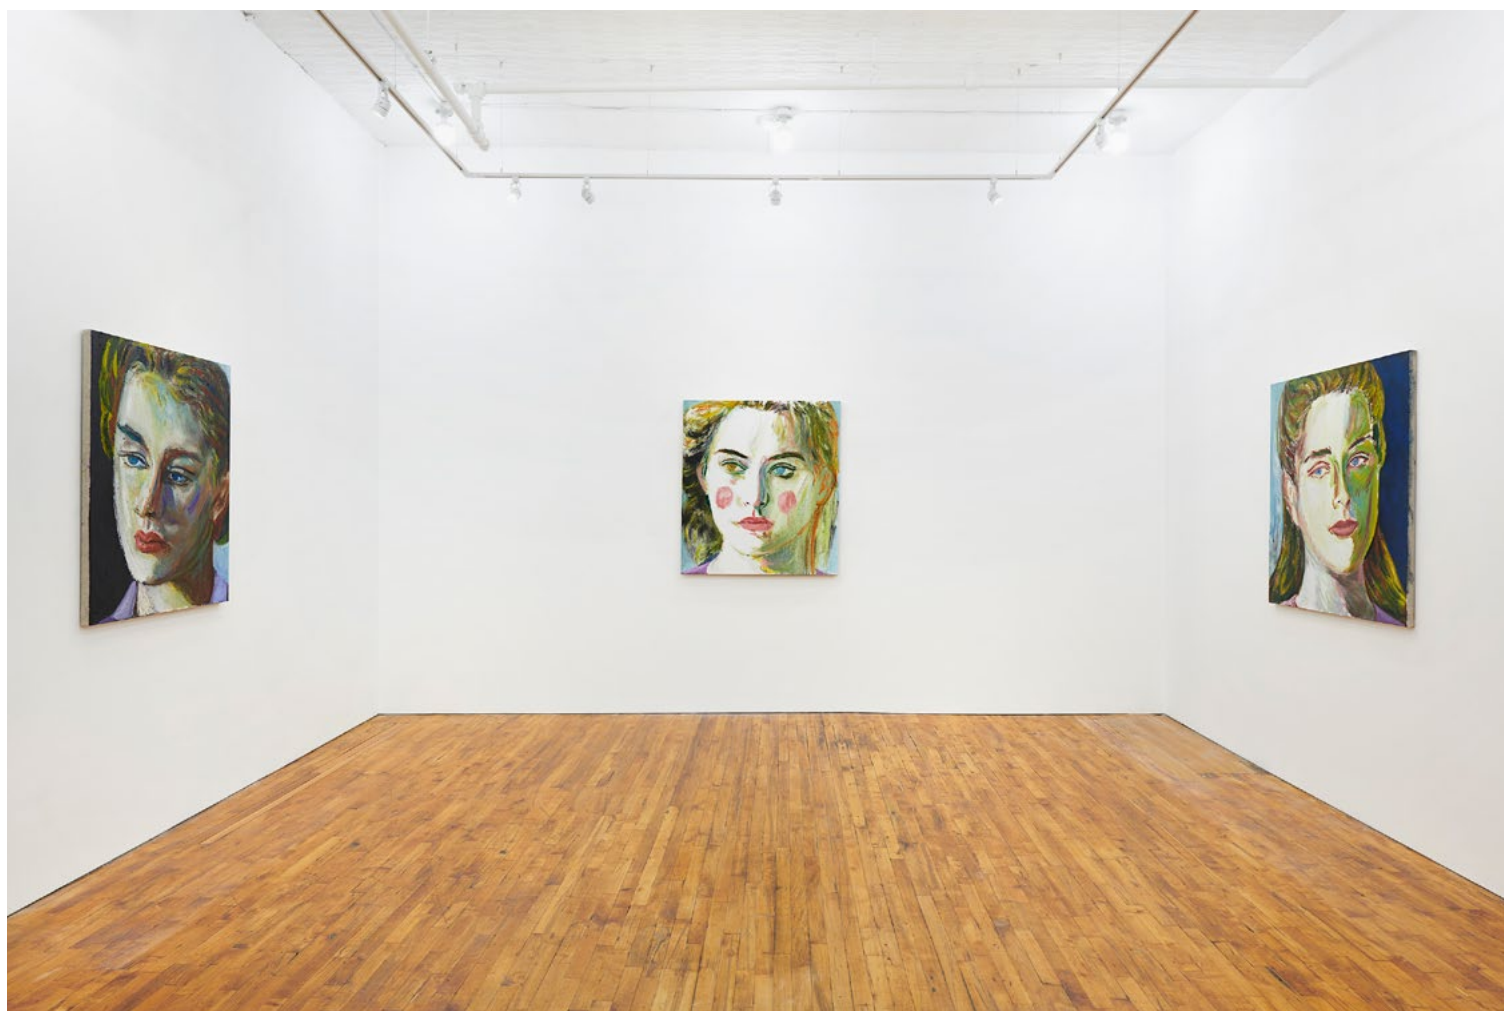

Downs & Ross

424 Broadway, 3rd floor, New York NY 10013

PHANTOMS

JIANG CHENG

Exhibition Checklist

Downs & Ross

424 Broadway, 3rd floor, New York NY 10013

Exhibition view: