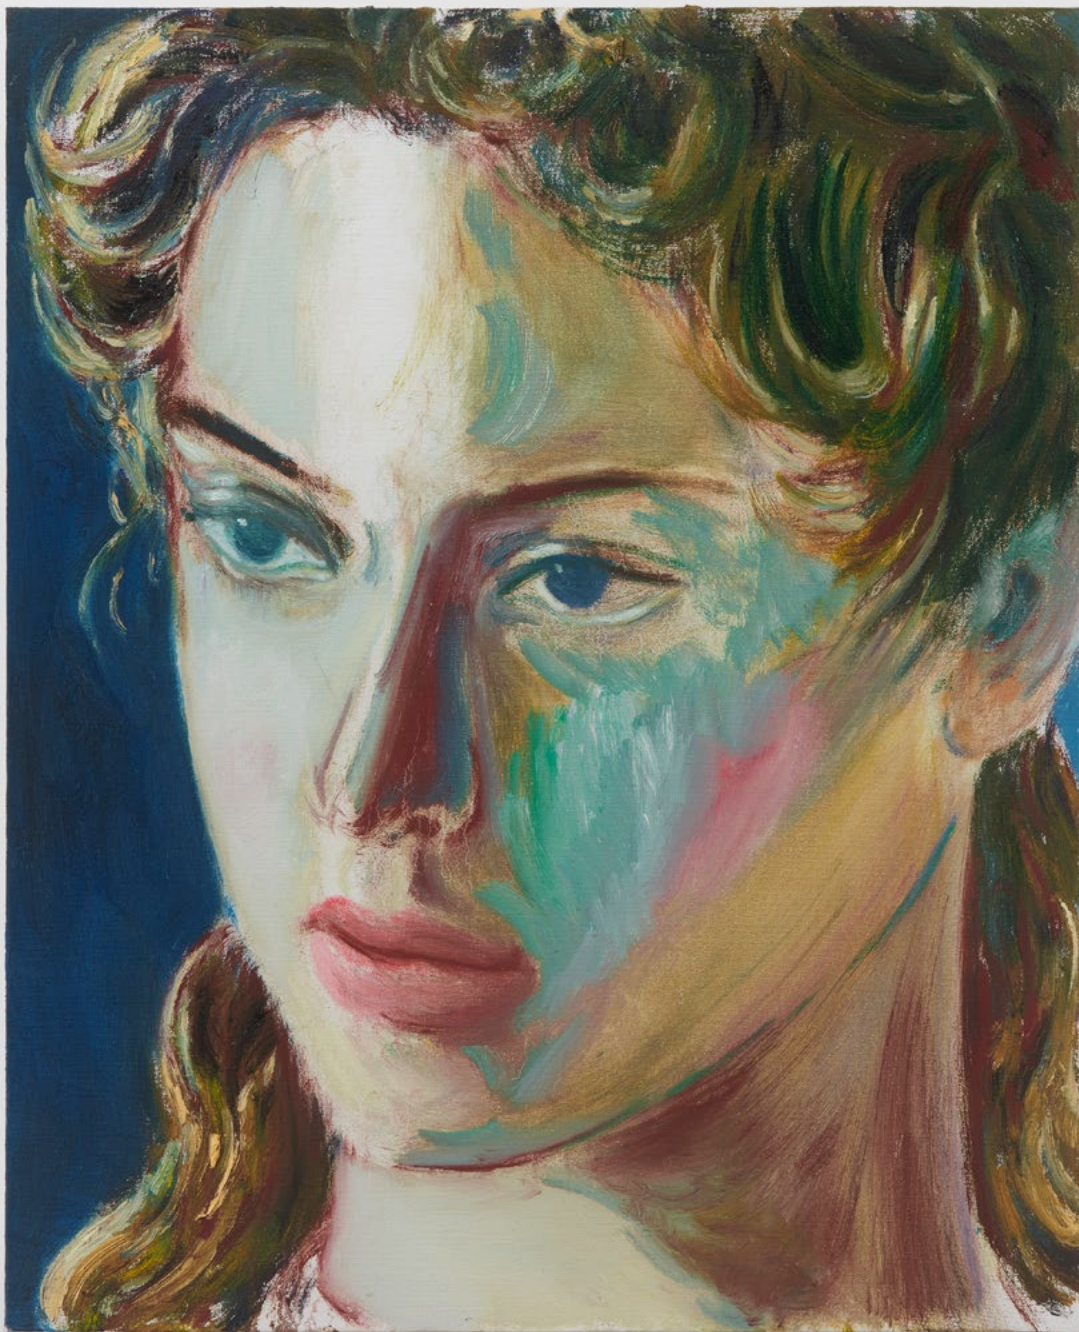

Downs & Ross

---

424 Broadway, 3rd floor, New York NY 10013

JIANG CHENG

e-126 Athena, 2022

Oil on canvas

43 ¹/₄ x 35 ¹/₂ in / 110 x 90 cm

Image courtesy of the artist and Downs & Ross, New York. Photo: Phoebe d'Heurle.