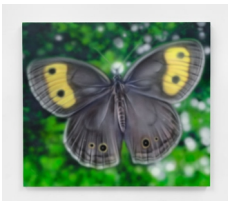

Sam Cockrell | Morpho | Checklist

Sam Cockrell
White Spring Moth, 2022
Acrylic on canvas
48 x 40 in
121.9 x 101.6 cm
(SCo 0222)

Sam Cockrell
Eastern Tiger Swallowtail, Black Morph, 2022
Acrylic on canvas
36 x 36 in
91.4 x 91.4 cm
(SCo 0221)

Sam Cockrell
Common Wood Nymph, 2022
Acrylic on canvas
48 x 54 in
121.9 x 137.2 cm
(SCo 0220)

Sam Cockrell
Pale Beauty, 2022
Acrylic on canvas
48 x 60 in
121.9 x 152.4 cm
(SCo 0219)

Sam Cockrell
Eastern Tiger Swallowtail, Yellow Morph, 2022
Acrylic on canvas
93 x 67 in
236.2 x 170.2 cm
(SCo 0218)