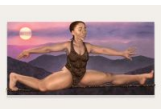

120h x 60w x 3.50d in

304.80h x 152.40w x 8.89d cm

Leyla Faye

*Mercury Fold*, 2023

Acrylic paint, gel medium, pumice medium, paper mache, found fabric, and yarn on canvas

84h x 84w x 3.50d in

213.36h x 213.36w x 8.89d cm

Leyla Faye

*Sleight of Hand*, 2023

Graphite on paper

55h x 49.25w in

139.70h x 125.10w cm

Leyla Faye

*High-Wire*, 2023

Acrylic paint, gel medium, pumice medium, paper mache, found fabric, and yarn on canvas