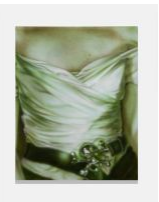

## *Raffaella*

February 03 - March 11, 2023

Will Sheldon  
*Raffaella on the lake in Maine, 2022*  
Acrylic on canvas  
24h x 24w in  
60.96h x 60.96w cm  
WS012

Will Sheldon  
*Raffaella wearing Georgia's skull belt (orange), 2022*  
Acrylic on canvas  
24h x 20w in  
60.96h x 50.80w cm  
WS013

Will Sheldon  
*Raffaella on a boat close up, 2022*  
Acrylic on canvas  
24h x 20w in  
60.96h x 50.80w cm  
WS014

Will Sheldon  
*Raffaella sitting on the rocks somewhere in Maine, 2022*  
Acrylic on canvas  
28h x 22w in  
71.12h x 55.88w cm  
WS015

Will Sheldon  
*Raffaella wearing Georgia's skull belt (green), 2022*  
Acrylic on canvas  
28h x 22w in  
71.12h x 55.88w cm  
WS016

Will Sheldon  
*Close up of Raffaella, 2022*  
Acrylic on canvas  
20h x 16w in  
50.80h x 40.64w cm  
WS017