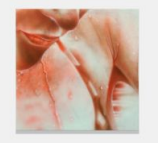

## *Raffaella*

February 03 - March 11, 2023

Will Sheldon  
*Raffaella on the lake in Maine, 2022*  
Acrylic on canvas  
24h x 24w in  
60.96h x 60.96w cm  
WS012

Will Sheldon  
*Raffaella wearing Georgia's skull belt (orange), 2022*  
Acrylic on canvas  
24h x 20w in  
60.96h x 50.80w cm  
WS013