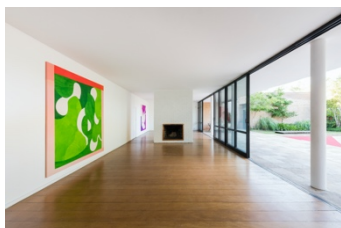

Sarah Crowner | Greens in Blues
Installation view @ auroras
Créditos de fotografia: Ding Musa