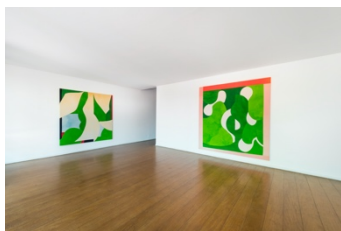

Sarah Crowner | Greens in Blues
Installation view @ auroras
Créditos de fotografia: Ding Musa