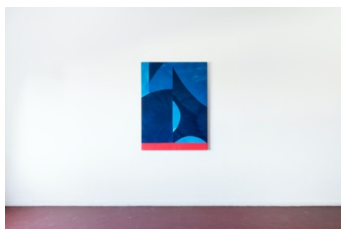

Blues with Red Margin, 2022

Acrylic on canvas, sewn

Acrílico sobre tela, costurada

48 x 36 in [122 x 91.5 cm]

Créditos de fotografia: Ding Musa