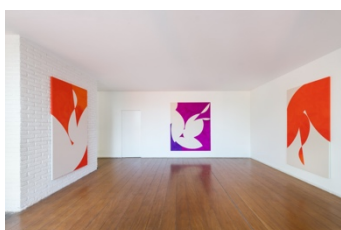

Sarah Crowner | Greens in Blues
Installation view @ auroras
Créditos de fotografia: Ding Musa