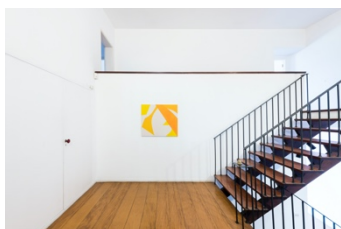

Sarah Crowner | Greens in Blues

Installation view @ auroras

Créditos de fotografia: Ding Musa