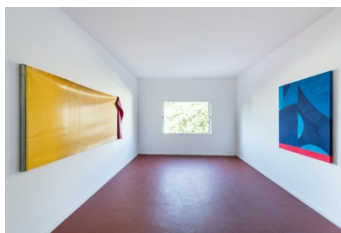

Sarah Crowner | Greens in Blues

Installation view @ auroras

Créditos de fotografia: Ding Musa