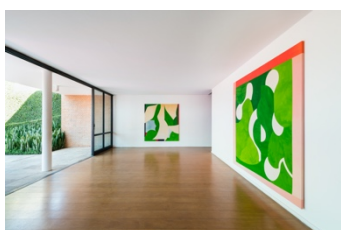

**Sarah Crowner | Greens in Blues**

Installation view @ auroras

Créditos de fotografia: Ding Musa

**Sarah Crowner | Greens in Blues**  
Installation view @ auroras  
Créditos de fotografia: Ding Musa

**Sarah Crowner | Greens in Blues**  
Installation view @ auroras  
Créditos de fotografia: Ding Musa