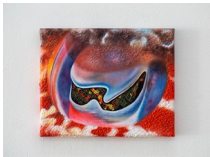

HUNTER SHAW FINE ART

Ánima Correa: Ambergris

Ánima Correa

Espejito VIII: Interruptor, 2023
Oil and molding paste on linen
8 x 10 in.
20.32 x 25.40 cm.
ÁC0002

Ánima Correa

Espejito XI: Celestina, 2023
Oil and molding paste on linen
8 x 10 in.
20.32 x 25.40 cm.
ÁC0010

Ánima Correa

Espejito XII: Synaptic Knot, 2023
Oil and molding paste on linen
8 x 10 in.
20.32 x 25.40 cm.
ÁCO0003

Ánima Correa

Espejito XIV: Abyssal Smirk, 2023
Oil and molding paste on linen
8 x 10 in.
20.32 x 25.40 cm.
ÁC0009

Ánima Correa

Espejito XV: Hadal Zone, 2023
Oil and molding paste on linen
8 x 10 in.
20.32 x 25.40 cm.
ÁC0006

Ánima Correa

Espejito IX: Gritting My Teeth, 2023
Oil and molding paste on linen
8 x 10 in.
20.32 x 25.40 cm.
ÁC0004