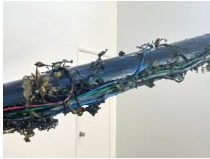

Ánima Correa

Repeater 03, 2023

Pool noodle, foam, acrylic, neoprene, aqua resin, scrap circuit board Mylar sheets, cat 4 and 5 network cables, desiccant and ethanol preserved kelp, zip ties, epoxy resin, pigment, paper pulp, PVA glue, pipe fittings, patina, hardware, wire rope, cargo hooks

Dimensions variable

ÁC0013