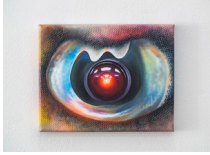

HUNTER SHAW FINE ART

Ánima Correa: Ambergris

Ánima Correa

Espejito VIII: Interruptor, 2023
Oil and molding paste on linen
8 x 10 in.
20.32 x 25.40 cm.
ÁC0002

Ánima Correa

Espejito XI: Celestina, 2023
Oil and molding paste on linen
8 x 10 in.
20.32 x 25.40 cm.
ÁC0010

Ánima Correa

Espejito XII: Synaptic Knot, 2023
Oil and molding paste on linen
8 x 10 in.
20.32 x 25.40 cm.
ÁCO0003

Ánima Correa

Espejito XIV: Abyssal Smirk, 2023
Oil and molding paste on linen
8 x 10 in.
20.32 x 25.40 cm.
ÁC0009

Ánima Correa

Espejito XV: Hadal Zone, 2023
Oil and molding paste on linen
8 x 10 in.
20.32 x 25.40 cm.
ÁC0006

Ánima Correa

Espejito IX: Gritting My Teeth, 2023
Oil and molding paste on linen
8 x 10 in.
20.32 x 25.40 cm.
ÁC0004