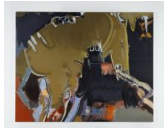

Han Bing  
*Pre Shangri-La*, 2022  
oil and pastel on linen  
56 1/4 x 70 in (142.9 x 177.8 cm)  
HB051

Han Bing  
*Tusk*, 2022  
oil and pastel on linen  
56 1/4 x 70 in (142.9 x 177.8 cm)  
HB053

Han Bing  
*Choose to choose*, 2022  
oil and pastel on linen  
68 x 80 in (172.7 x 203.2 cm)  
HB049