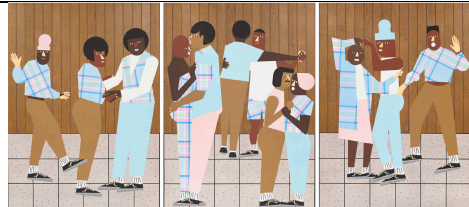

Nina Chanel Abney

Day party, Gay party

2022

Triptych collage on panel

97 1/2 x 72 1/2 x 1 3/8 in framed
(247.65 x 184.15 x 3.49 cm)