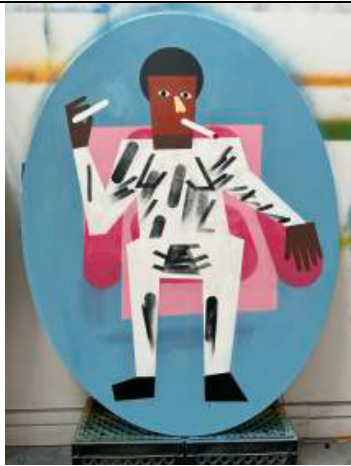

Nina Chanel Abney: Big Butch Synergy

January 27 – June 11, 2023
Toby Devan Lewis Gallery & Gund Commons

	<p>Nina Chanel Abney <i>Cafeteria 2</i> 2023 Site specific vinyl mural 313 ½ x 536 ½ in (796.29 x 1362.71 cm)</p>
	<p>Nina Chanel Abney <i>Courtney</i> 2023 Spray paint on canvas 72 x 54 x 1 ½ in (182.88 x 137.16 x 3.81 cm)</p>
	<p>Nina Chanel Abney <i>Dance 1</i> 2022 Collage on panel 59 x 40 7/8 x 1 3/8 in framed (149.86 x 103.82 x 3.49 cm)</p>

Triptych collage on panel

97 1/2 x 72 1/2 x 1 3/8 in framed
(247.65 x 184.15 x 3.49 cm)

Nina Chanel Abney

Jackie

2023

Spray paint on canvas

72 x 54 x 1 1/2 in
(182.88 x 137.16 x 3.81 cm)

Nina Chanel Abney
Jordan
2023
Spray paint on canvas
72 x 54 x 1 ½ in
(182.88 x 137.16 x 3.81 cm)

Nina Chanel Abney
Keisha
2023
Spray paint on canvas
72 x 54 x 1 ½ in
(182.88 x 137.16 x 3.81 cm)

Nina Chanel Abney
Light-Footed
2022
Collage on panel
73 ¼ x 79 ½ in framed
(186.05 x 201.93 cm)

Nina Chanel Abney
Mary
2023
Spray paint on canvas
72 x 54 x 1 ½ in
(182.88 x 137.16 x 3.81 cm)