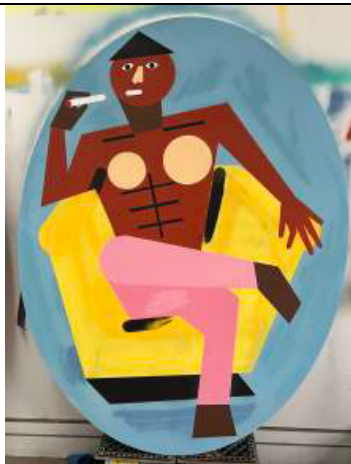

Nina Chanel Abney: Big Butch Synergy

January 27 – June 11, 2023
Toby Devan Lewis Gallery & Gund Commons

	<p>Nina Chanel Abney <i>Cafeteria 2</i> 2023 Site specific vinyl mural 313 ½ x 536 ½ in (796.29 x 1362.71 cm)</p>
	<p>Nina Chanel Abney <i>Courtney</i> 2023 Spray paint on canvas 72 x 54 x 1 ½ in (182.88 x 137.16 x 3.81 cm)</p>
	<p>Nina Chanel Abney <i>Dance 1</i> 2022 Collage on panel 59 x 40 7/8 x 1 3/8 in framed (149.86 x 103.82 x 3.49 cm)</p>

Triptych collage on panel

97 1/2 x 72 1/2 x 1 3/8 in framed
(247.65 x 184.15 x 3.49 cm)

Nina Chanel Abney

Jackie

2023

Spray paint on canvas

72 x 54 x 1 1/2 in
(182.88 x 137.16 x 3.81 cm)

Nina Chanel Abney
Jordan
2023
Spray paint on canvas
72 x 54 x 1 ½ in
(182.88 x 137.16 x 3.81 cm)

Nina Chanel Abney
Keisha
2023
Spray paint on canvas
72 x 54 x 1 ½ in
(182.88 x 137.16 x 3.81 cm)

Nina Chanel Abney
Light-Footed
2022
Collage on panel
73 ¼ x 79 ½ in framed
(186.05 x 201.93 cm)

Nina Chanel Abney
Mary
2023
Spray paint on canvas
72 x 54 x 1 ½ in
(182.88 x 137.16 x 3.81 cm)

Nina Chanel Abney
Pump
2022
Diptych collage on panel
97 ½ x 72 ½ x 1 3/8 in framed
(247.65 x 184.15 x 3.49 cm)

Nina Chanel Abney
Sheila
2023
Spray paint on canvas
72 x 54 x 1 ½ in
(182.88 x 137.16 x 3.81 cm)