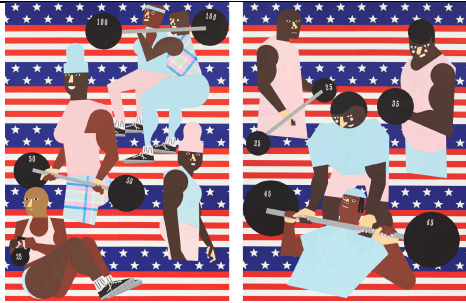

Triptych collage on panel

97 1/2 x 72 1/2 x 1 3/8 in framed
(247.65 x 184.15 x 3.49 cm)

Nina Chanel Abney

Jackie

2023

Spray paint on canvas

72 x 54 x 1 1/2 in
(182.88 x 137.16 x 3.81 cm)

Nina Chanel Abney
Jordan
2023
Spray paint on canvas
72 x 54 x 1 ½ in
(182.88 x 137.16 x 3.81 cm)

Nina Chanel Abney
Keisha
2023
Spray paint on canvas
72 x 54 x 1 ½ in
(182.88 x 137.16 x 3.81 cm)

Nina Chanel Abney
Light-Footed
2022
Collage on panel
73 ¼ x 79 ½ in framed
(186.05 x 201.93 cm)

Nina Chanel Abney
Mary
2023
Spray paint on canvas
72 x 54 x 1 ½ in
(182.88 x 137.16 x 3.81 cm)