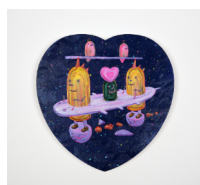

02_Emotion -> Runaway
2021
145.5x97cm
Acrylic paint on printed panel

03_Last Remote
2021
97x145.5cm
Acrylic paint on printed panel

04_Necromantic
2021
72.8x103cm
Acrylic paint on printed panel

05_NEMESIS
2021
72.8x103cm
Acrylic paint on printed panel

06_Xepher
2021
72.8x103cm
Acrylic paint on printed panel

07_Xronial Xer0
2021
72.8x103cm
Acrylic paint on printed panel

08_YORU-Ni
2021
72.8x103cm
Acrylic paint on printed panel

09_Unbalanced harmony
2021
51.5x72.8cm
Acrylic paint on printed panel

2021
130.5x97cm
Oil on canvas

02_ The circus junction The woods

2021
130.5x97cm
Oil on canvas

03_ Fickle weather lightning

2021
117x91cm
Oil on canvas

04_ Fickle weather cloudy

2021
117x91cm
Oil on canvas

05_ The sunny nightrider

2021
53x33.5cm
Oil on canvas

06_ Road to the happy supermarket

2021
41x41cm
Oil on canvas

07_ Jungle speed on the way

2021
53x41cm
Oil on canvas

08_ The space love delivery

2021
30x30cm
Oil on canvas

| | | | | |
|------------|--|--------------------------------------|--------|---|
| KI-20-01-S | バランスをとる wood (gingko, camphor), color pencil, iron, string | 2020 h.25.5 x w. 29.0x d.51.0 cm | unique |  |
| KI-20-06-S | 時間と呼吸 wood (gingko, camphor), color pencil, acrylic, brass, stainless steel | 2020 h.31.5 x w. 14.0 x d.16.0 cm | unique |  |
| KI-20-07-S | カノ秘密 wood (gingko, camphor), color pencil, stainless steel | 2020 h.31.0 x w. 210 x d.33.0 cm | unique |  |
| KI-20-09-S | 記憶変換法 wood (gingko, camphor) | 2020 h.22.0 x w. 24.0 x d.23.0 cm | unique |  |
| KI-21-02-S | 海に住む wood (gingko, camphor), color pencil, stainless steel | 2021 h.47.0 x w. 52.0 x d.16.0 cm | unique |  |
| KI-21-03-S | 進め進め wood (gingko, camphor), color pencil, stainless steel | 2021 h.30.0 x w. 31.0 x d.41.0 cm | unique |  |
