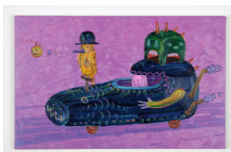

02_Emotion -> Runaway
2021
145.5x97cm
Acrylic paint on printed panel

03_Last Remote
2021
97x145.5cm
Acrylic paint on printed panel

04_Necromantic
2021
72.8x103cm
Acrylic paint on printed panel

05_NEMESIS
2021
72.8x103cm
Acrylic paint on printed panel

06_Xepher
2021
72.8x103cm
Acrylic paint on printed panel

07_Xronial Xer0
2021
72.8x103cm
Acrylic paint on printed panel

08_YORU-Ni
2021
72.8x103cm
Acrylic paint on printed panel

09_Unbalanced harmony
2021
51.5x72.8cm
Acrylic paint on printed panel

2021
130.5x97cm
Oil on canvas

02_ The circus junction The woods

2021
130.5x97cm
Oil on canvas

03_ Fickle weather lightning

2021
117x91cm
Oil on canvas

04_ Fickle weather cloudy

2021
117x91cm
Oil on canvas

05_ The sunny nightrider