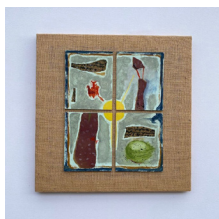

LA MAISON DE RENDEZ-VOUS

LambdaLambdaLambda

MISAKO&ROSEN

Park View / Paul Soto

Blerta Hashani

Feel more

09.02.2023 – 04.03.2023

Blerta Hashani

Imaginata nje orbite larg realitetit, 2022

oil paint on board, glue mounted on jute

40 × 40 cm (15 ¾ × 15 ¾ inches)