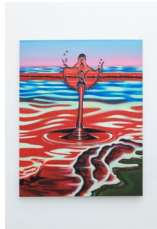

NOON Projects

Angel Pierced

Ben Borden
On A Thinness (event MKV), 2023
Chemical reaction suspended in bio-polymer,
honey, steel, acid etch glass, linen composite
artist frame
48 x 58 in.
121.9 x 147.3 cm

Ben Borden
the lamb is different (event mkv), 2023
Chemical reaction suspended in bio-polymer,
honey, steel, acid etch glass, linen composite
artist frame
58 x 48 in.
147.3 x 121.9 cm

Anja Salonen
Chimera (Ecstasy of St Teresa) Middle, 2023
Oil and acrylic on high density wood composite
artist frames by Ben Borden
38 x 30 1/2 in.
96.5 x 77.5 cm

Anja Salonen
Chimera (Ecstasy of St Teresa) Left, 2023
Oil and acrylic on high density wood composite
38 x 30 1/2 in.
96.5 x 77.5 cm

Anja Salonen
Chimera (Ecstasy of St Teresa) Right, 2023
Oil and acrylic on high density wood composite
artist frames by Ben Borden
38 x 30 1/2 in.
96.5 x 77.5 cm

NOON Projects

Ben Borden
Window (event mkv), 2023
Chemical reaction suspended in bio-polymer,
mouth blown window glass, compressed paper
composite frame, led light panel
33 x 34 in.
83.8 x 86.4 cm

Anja Salonen
Red Tide, 2023
Oil, acrylic and fabric dye on canvas
64 x 50 in.
162.6 x 127 cm