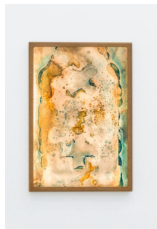

NOON Projects

Angel Pierced

Ben Borden
On A Thinness (event MKV), 2023
Chemical reaction suspended in bio-polymer,
honey, steel, acid etch glass, linen composite
artist frame
48 x 58 in.
121.9 x 147.3 cm

Ben Borden
the lamb is different (event mkv), 2023
Chemical reaction suspended in bio-polymer,
honey, steel, acid etch glass, linen composite
artist frame
58 x 48 in.
147.3 x 121.9 cm

Anja Salonen
Chimera (Ecstasy of St Teresa) Middle, 2023
Oil and acrylic on high density wood composite
artist frames by Ben Borden
38 x 30 1/2 in.
96.5 x 77.5 cm

NOON Projects

Ben Borden
Window (event mkv), 2023
Chemical reaction suspended in bio-polymer,
mouth blown window glass, compressed paper
composite frame, led light panel
33 x 34 in.
83.8 x 86.4 cm

Anja Salonen
Red Tide, 2023
Oil, acrylic and fabric dye on canvas
64 x 50 in.
162.6 x 127 cm

Anja Salonen
Algae Bloom, 2023
Oil, acrylic and fabric dye on canvas
64 x 50 in.
162.6 x 127 cm

Ben Borden
candelabrum (event mvk), 2023
Chemical reaction suspended in bio-polymer,
glass, steel, candles, fabric
14 1/2 x 8 x 8 in.
36.8 x 20.3 x 20.3 cm