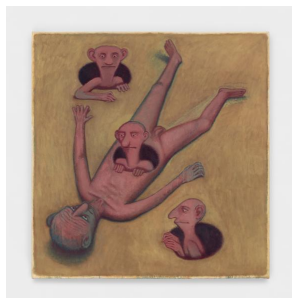

Clayton Schiff: Close Quarters

1819 3rd Ave ▪ Feb 11 - Mar 25, 2023

Close Quarters

2023

Oil on canvas

46"h x 42½"w (117 x 108cm)

Council

2022

Oil on canvas

44"h x 44"w (112 x 112cm)

Subject

2022

Oil on canvas

44"h x 40"w (112 x 101½cm)

Sanctum

2023

Oil on canvas

46"h x 44½"w (117 x 113cm)