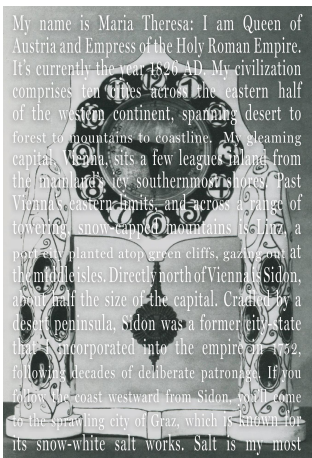

Civilization, pt. 1, 2023
Archival inkjet print on cold press paper, artist frame
Edition of 3 + 1 AP
21 x 17 inches, framed