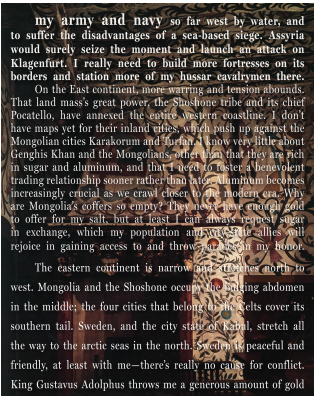

Civilization, pt. 4, 2023
Archival inkjet print on cold press paper, artist frame
Edition of 3 + 1 AP
21 x 17 inches, framed