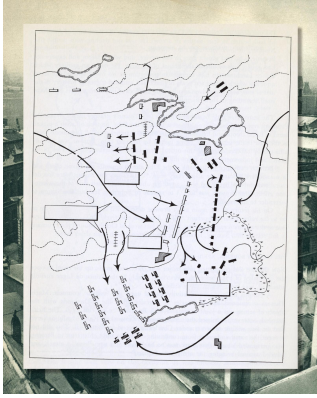

Conflict, 2023
Archival inkjet print on cold press paper, artist frame
Edition of 3 + 1 AP
17 x 15 inches, framed