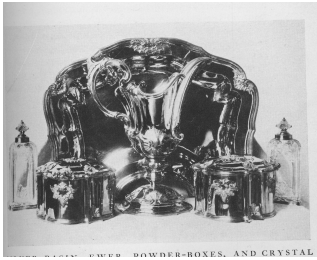

Silver, 2023
Silver gelatin print, artist frame
Unique
15 x 17 inches, framed