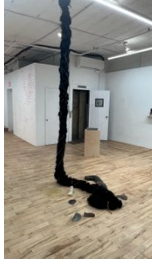

Baseera Khan

Braidrage, 2017

Real and synthetic hair braided over cotton interior,
unique poured dyed resin casts of the artist's body
embedded with Cuban chains, hair, and hypothermia
blankets

dimensions variable

BK0000