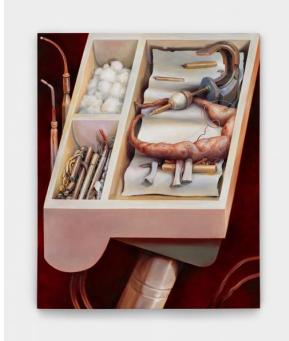

Oil on panel

14"h x 11"w (35½ x 28cm)

Cot Eye Light

2023

Oil on panel

16"h x 12"w (40½ x 30½cm)

Used Two

2023

Oil on panel

16"h x 12"w (40½ x 30½cm)

Disposal Slots

2023

Oil on panel

14"h x 11"w (35½ x 28cm)

Actual Size

2023

Oil on panel

24"h x 18"w (61 x 46cm)

Letter to Ø

2023

Oil on panel

20"h x 16"w (51 x 40½cm)

Prefer Not to Say

2023