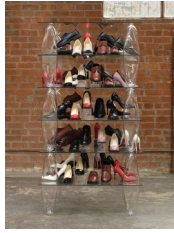

(PJ 23.011)

**Patrick Jackson, *Ear Mouth*, 2023.** Polymerized gypsum, 34 x 26 x 7 in. (86.4 x 66 x 17.8 cm.) Courtesy of the Artist and François Ghebaly Gallery. Photo: Ed Mumford.

(PJ 23.012)

**Patrick Jackson, *Untitled*, 2023.** Polymerized gypsum, 35 x 25 x 9 in. (88.9 x 63.5 x 22.9 cm.) Courtesy of the Artist and François Ghebaly Gallery. Photo: Ed Mumford.

(PJ 23.013)

**Patrick Jackson, *Zipper*, 2023.** Polymerized gypsum, 35 x 25 x 9 in. (88.9 x 63.5 x 22.9 cm.) Courtesy of the Artist and François Ghebaly Gallery. Photo: Ed Mumford.

(PJ 23.014)

**Patrick Jackson, *Joints*, 2023.** Polymerized gypsum, 35 x 26 x 7 in. (88.9 x 66 x 17.8 cm.) Courtesy of the Artist and François Ghebaly Gallery. Photo: Ed Mumford.