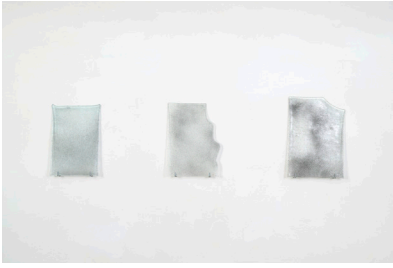

Exhibition view, Augustas Serapinas,
*Window Glasses from a House from Skirgiškės or Didžioji
Kuosinė (detail), 2022*
window glasses with old nails powder