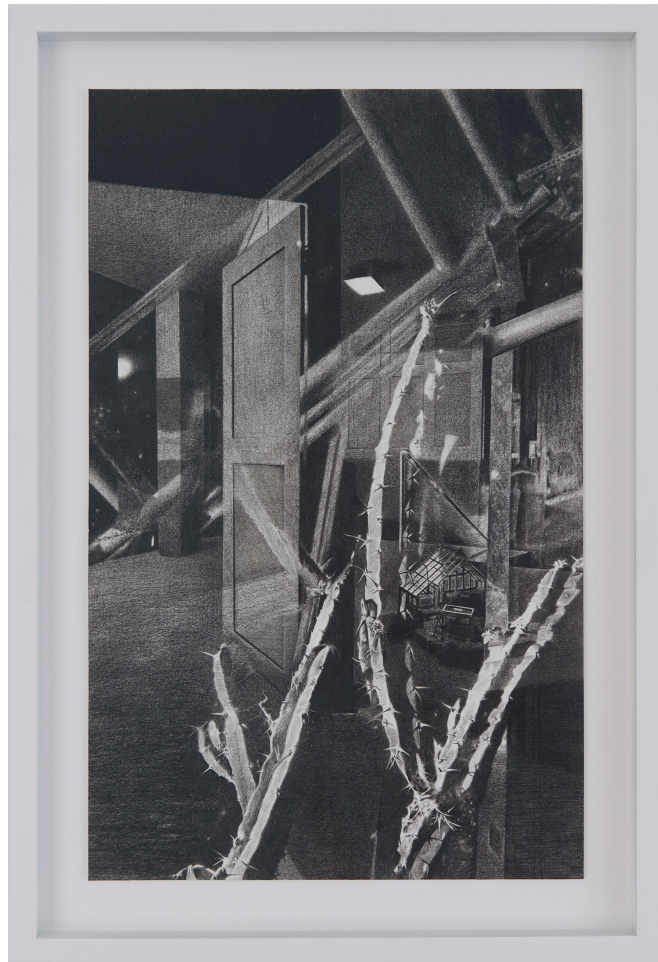

Wilde

Tobias NUSSBAUMER

Superficial Knowledge, 2018

Black pencil and ink on paper

39 x 24,5 cm

(Ref. NUS010629)

Genève

24, rue du Vieux-Billard
CH – 1205 Genève
+ 41 22 310 00 13
geneve@wildegallery.ch

Basel

Angensteinerstr. 37
CH – 4052 Basel
+ 41 61 311 70 51
basel@wildegallery.ch

Zürich

Waldmannstr. 6
CH – 8001 Zürich
by appointment only
zurich@wildegallery.ch

www.wildegallery.ch