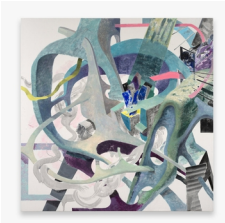

Wang Shang

One-HNB5
—HNB5, 2022

Acrylic on canvas
布面丙烯
180 x 180 cm
(WASH20230003)