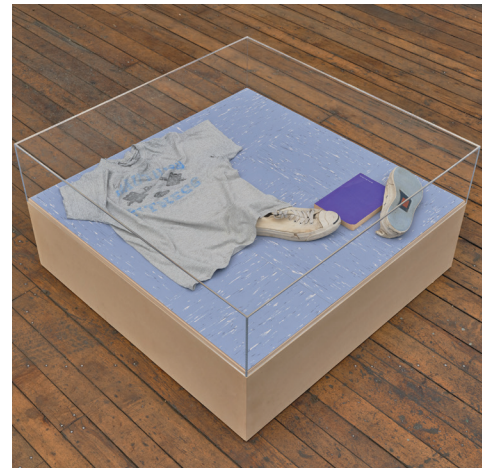

Two black faux leather and wood chairs, book, and a pair of leather boots

Each: 28 ½ x 27 x 26 ½ in
(78.39 x 68.5 x 67.5 cm)

Overall: 28 ½ x 61 ¼ x 26 ½ in
(78.5 x 115.5 cm)

8

Double Disco (detail), 2023

Plywood, acrylic paint, direct to surface print on stainless steel
72 x 120 x 3 ¾ in
(183 x 305 x 9.5 cm)

9

Capricornus IV, 2023

1 pigment print
7 x 10 in (18 x 25.5 cm)
Unique
Capture: Elijah Jaquez-Starks

10

Capricornus I, 2023

9 pigment prints
Each: 7 x 10 in (18 x 25.5 cm)
Overall: 7 x 96 ½ in (18 x 245 cm)
Unique
Capture: Elijah Jaquez-Starks

11

Opening Sequence (blue), 2023

Plywood, acrylic paint, direct to surface print on stainless steel
72 x 120 x 3 ¾ in
(183 x 305 x 9.5 cm)

12

Floor Model (adolescent), 2022

T-shirt, men's sneakers, copy of *The Philosophical Foundations of Marxism* by Louis Dupré, vintage linoleum tiles, MDF, plexiglas
18 x 36 x 36 in
(45.5 x 91.5 x 91.5 cm)