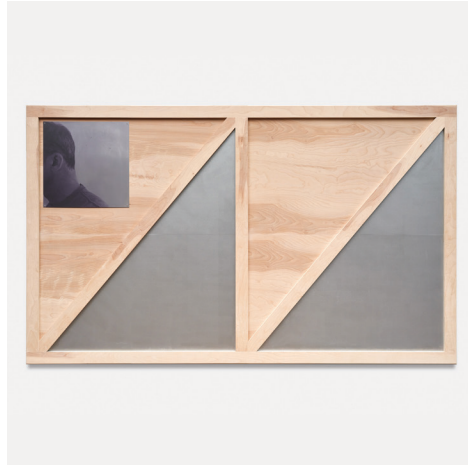

BORTOLAMI

Tom Burr

10 Mar – 4 May 2023

39 Walker

1

Capricornus III, 2023
9 pigment prints
Each: 7 x 10 in (18 x 25.5 cm)
Overall: 7 x 96 ½ in (18 x 245 cm)
Unique
Capture: Elijah Jaquez-Starks

2

Elongated Frame, 2023
Plywood, acrylic paint, plexiglas,
direct to surface print on stainless
steel
72 x 120 x 3 ¾ in
(183 x 305 x 9.5 cm)

3

Pulse, 2023
Black faux leather and chrome couch,
chrome floor lamp, vintage disco ball,
and blue wool blanket
Overall: 29 ½ x 82 ¾ x 27 ½ in
(79 x 210 x 69 cm)

4

Capricornus II, 2023
9 pigment prints
Each: 7 x 10 in (18 x 25.5 cm)
Overall: 7 x 96 ½ in (18 x 245 cm)
Unique
Capture: Elijah Jaquez-Starks

6

Stage, 2023
Plywood, acrylic paint, mirror, direct
to surface print on brass
72 x 120 x 3 ¾ in
(183 x 305 x 9.5 cm)

BORTOLAMI

Tom Burr

10 Mar – 4 May 2023

39 Walker

7

A Pair of Black Chairs, 2023

Two black faux leather and wood chairs, book, and a pair of leather boots

Each: 28 ½ x 27 x 26 ½ in
(78.39 x 68.5 x 67.5 cm)

Overall: 28 ½ x 61 ¼ x 26 ½ in
(78.5 x 115.5 cm)

8

Double Disco (detail), 2023

Plywood, acrylic paint, direct to surface print on stainless steel
72 x 120 x 3 ¾ in
(183 x 305 x 9.5 cm)