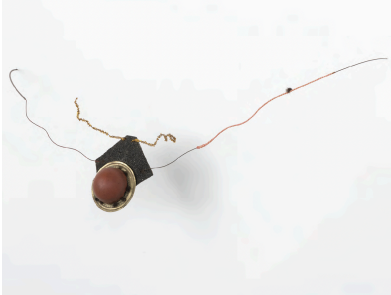

David Hammons

Untitled

1976-77

Wire, rope, pipe cleaner, hair, rubber ball, mesh, aluminum, sand paper, thumb tack

10 x 28 1/2 x 6 in

25.4 x 72.4 x 15.2 cm

HAMDA002