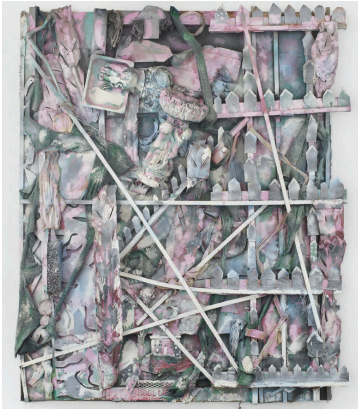

Wire, rope, pipe cleaner, hair, rubber ball, mesh, aluminum, sand paper, thumb tack

10 x 28 1/2 x 6 in

25.4 x 72.4 x 15.2 cm

HAMDA002

Thornton Dial

Master of Space

2004

Neckties, rope carpet, artificial flowers, soil, tin, oil, enamel, spray paint, and Splash Zone compound on canvas on wood

84 x 108 x 13 in

213.4 x 274.3 x 33 cm

DIATH153

Robert Rauschenberg
The Lurid Attack of the Monsters from the Postal News, August, 1875 (Kabal American Zephyr), 1981
Solvent transfer, acrylic and collage
on wood veneer and aluminum with objects
41 x 192 x 17 in
104.1 x 487.7 x 43.2 cm
RAURO003

David Hammons
Untitled
2007
Oil paint on canvas, plastic sheet
61 x 20 7/8 in
154.9 x 53 cm
Overall Dimensions Variable
HAMDA004

David Hammons
Untitled (Kool-Aid)
2006
Kool-Aid on paper with silk curtain and terry-cloth
frame
43 1/2 x 29 1/2 in
110.5 x 74.9 cm
HAMDA005