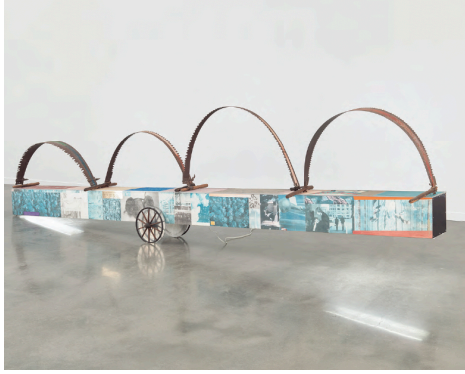

Wire, rope, pipe cleaner, hair, rubber ball, mesh, aluminum, sand paper, thumb tack

10 x 28 1/2 x 6 in

25.4 x 72.4 x 15.2 cm

HAMDA002

Thornton Dial

Master of Space

2004

Neckties, rope carpet, artificial flowers, soil, tin, oil, enamel, spray paint, and Splash Zone compound on canvas on wood

84 x 108 x 13 in

213.4 x 274.3 x 33 cm

DIATH153

Robert Rauschenberg
The Lurid Attack of the Monsters from the Postal News, August, 1875 (Kabal American Zephyr), 1981
Solvent transfer, acrylic and collage
on wood veneer and aluminum with objects
41 x 192 x 17 in
104.1 x 487.7 x 43.2 cm
RAURO003