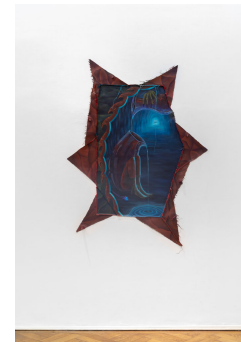

Courtesy the artist and Sperling, Munich

7. Dominika Dobiášová
  Each of Them Is Dazzled
  2021
  acrylic on stitched canvas
  142 x 149 cm