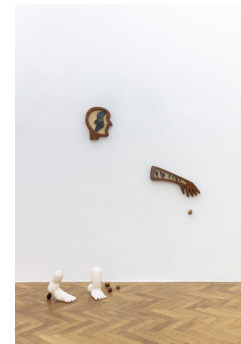

Courtesy the artist and Sperling, Munich

6. Dominika Dobiášová
  The Cup Overflowed
  2021
  acrylic on stitched canvas without frame modelling
  clay and cotton strings
  132 x 107 cm