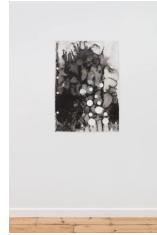

Dirk Stewen
Geheimnis, 2018
inkjet print on baryth, ink on paper
100 x 70 cm
39 3/8 x 27 1/2 inches
© Dirk Stewen, courtesy Maureen Paley, London
Photo: Mark Blower