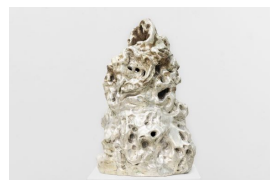

49507
Brígida Baltar
Secrets of the sea 2021
bronze with silver bath
60 x 34 x 27 cm | 23.6 x
13.4 x 10.6 in