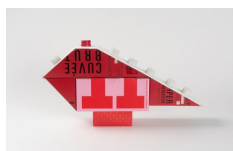

ROSE NOLAN
Signature Style, 2023
Acrylic paint, cardboard, found packaging
32 x 32 x 32 cm

ANNA SCHWARTZ GALLERY

ROSE NOLAN

Twinnings Tea Tower, 2008

found packaging, cardboard, synthetic polymer paint
57 x 25 x 7 cm