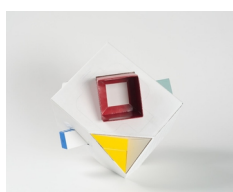

ROSE NOLAN
House of the Year, 2023
Acrylic paint, cardboard, found packaging
38 x 40 x 39 cm

ROSE NOLAN
NGV Contemporary, 2019
found packaging, cardboard, synthetic polymer paint
37 x 28.5 x 27.5 cm

ROSE NOLAN
Le Corb's Bath House-cum-Office, 2023
Found packaging, cardboard rolls
20 x 34.5 x 25.5 cm