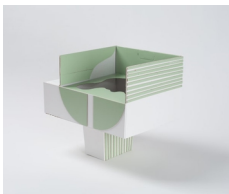

32.5 x 25 x 21.5 cm

ROSE NOLAN

Centrepoint Carpark, 2023

Acrylic paint, found packaging, plastic bottle sleeve

52 x 12.5 x 12 cm

ROSE NOLAN

AA Hydrotherapy Pool, 2022

Acrylic paint, found packaging