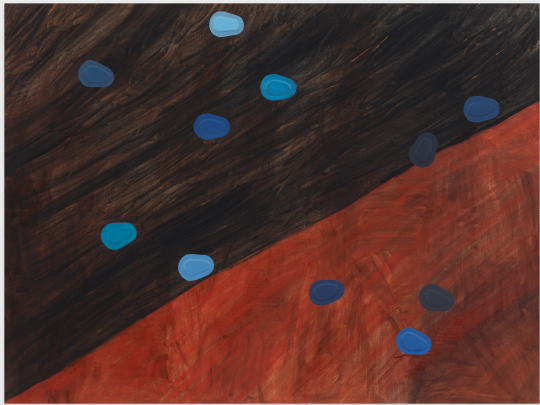

Lorenzo Bueno
S + A, 2023
Leather, dye, studs, crystals.
Dimensions variable

Audrey Gair
Subway Rider 2, 2023
Oil on canvas.
24 x 30 inches

Pieter Schoolwerth
Fuck Me #8, 2017
Oil, acrylic, and inkjet print on canvas.
32 1/4 x 43 inches

Pieter Schoolwerth
Mail Woman #2, 2014
Oil, acrylic and inkjet print on canvas.
73 x 58 inches

Megan Plunkett
Hollywood Blvd Barry, 2022-2023
Inkjet print on glossy paper in artist frame.
14 1/4 x 16 inches (frame)

Audrey Gair
Self Isolation as Self Preservation, 2023
Oil on canvas.
16 1/2 x 20 1/2

Nandi Loaf
DEBBIE ©, 2023
Enamel and Swarovski crystals on artist
gesso_ed canvas.
32 x 32 inches

Audrey Gair
One Sided, 2023
Oil on canvas, bandage.
36 x 48 inches