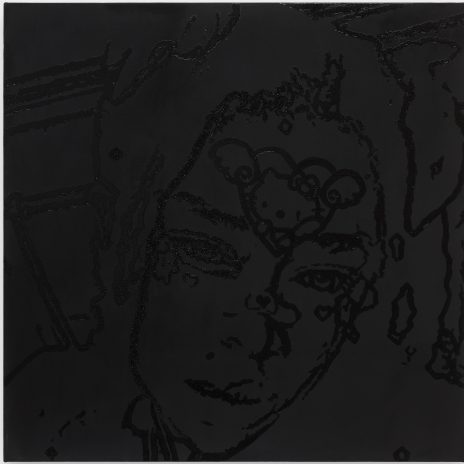

Lorenzo Bueno
S + A, 2023
Leather, dye, studs, crystals.
Dimensions variable

Audrey Gair
Subway Rider 2, 2023
Oil on canvas.
24 x 30 inches

Pieter Schoolwerth
Fuck Me #8, 2017
Oil, acrylic, and inkjet print on canvas.
32 1/4 x 43 inches

Pieter Schoolwerth
Mail Woman #2, 2014
Oil, acrylic and inkjet print on canvas.
73 x 58 inches

Megan Plunkett
Hollywood Blvd Barry, 2022-2023
Inkjet print on glossy paper in artist frame.
14 1/4 x 16 inches (frame)

Audrey Gair
Self Isolation as Self Preservation, 2023
Oil on canvas.
16 1/2 x 20 1/2

Nandi Loaf
DEBBIE ©, 2023
Enamel and Swarovski crystals on artist
gesso_ed canvas.
32 x 32 inches

Audrey Gair
One Sided, 2023
Oil on canvas, bandage.
36 x 48 inches

Tom Koehler
Mud and Honey, 2017-2019
Cast iron and steel.
24 1/2 x 28 x 9 1/2 inches

Tom Koehler
The Defiant Man, 2019-2022
Cast aluminum, oil paint, aluminum hanging
apparatus.
Dimensions variable

Lorenzo Bueno
lo, 2023
UV print, rare earth magnets.
29 3/4 x 28 1/8 inches