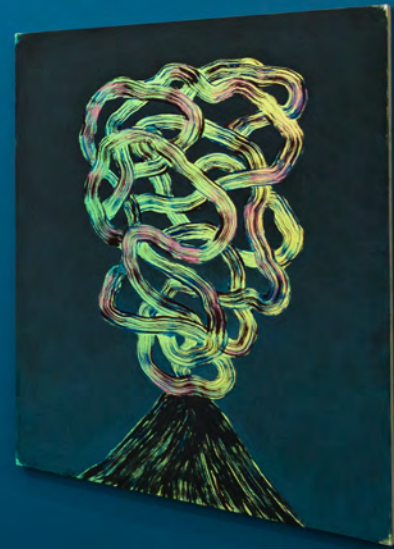

The show features two distinct groups of works that form the core of his artistic creation. In his practice, the artist has engaged in and experimented with cypher-like line structures for over ten years: developing into architectural elements, letter-like structures somewhere between abstraction and figuration. Wiping gestures, as in window or blackboard cleaning, elevate the invisible to the motif, reversing the claim to what painting is or has to be, using its negation for an own interpretation.

# RUTTKOWSKI;68

*contact: info@ruttkowski68.com*

**Robert Janitz**  
**Soft Machine 1-4**

2022

oil, wax, flour on linen

130 x 400 cm, 51 1/8 x 157 1/2 in

unique

# RUTKOWSKI;68

*contact: info@rutkowski68.com*

Robert Janitz  
Quantum

2022  
oil, wax, flour on linen  
130 x 100 cm, 51 1/8 x 39 3/8 in  
unique