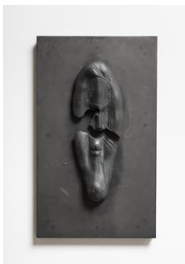

Bradley Ertaskiran

Azza El Siddique, *that which trembles wavers*

Azza El Siddique
For every drop, 2023
Acier, porcelaine noire / Steel, black porcelain
50.8 x 30.5 x 7.6 cm. (20 x 12 x 3 in.)

Azza El Siddique
Mastery, 2023
Acier, porcelaine noire / Steel, black porcelain
50.8 x 30.5 x 7.6 cm. (20 x 12 x 3 in.)

Azza El Siddique
Tremble twice, 2023
Acier, porcelaine noire / Steel, black porcelain
50.80 x 30.48 x 7.62 cm. (20 x 12 x 3 in.)

Azza El Siddique
Dig, spit, sift, 2023
Acier, porcelaine noire / Steel, black porcelain
50.8 x 30.5 x 7.6 cm. (20 x 12 x 3 in.)

Azza El Siddique
Opening of the mouth, 2023
Acier, porcelaine noire / Steel, black porcelain
50.8 x 30.5 x 7.6 cm. (20 x 12 x 3 in.)

Azza El Siddique
Light will return to its roots, 2023
Acier, porcelaine noire / Steel, black porcelain
50.8 x 30.5 x 7.6 cm. (20 x 12 x 3 in.)