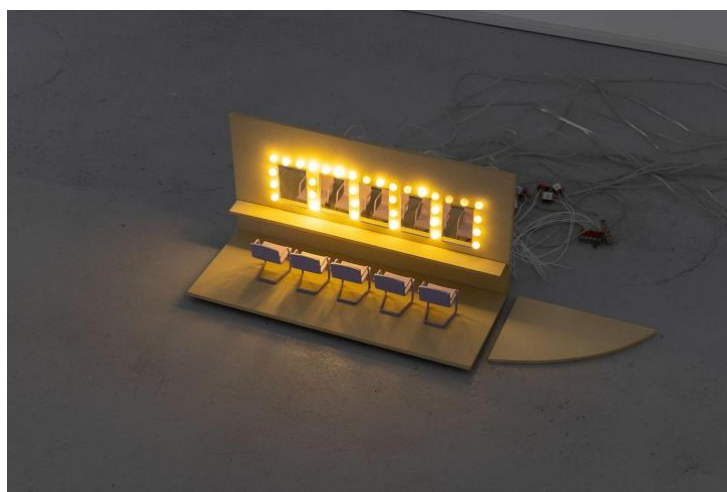

Attended flow, 2023, resin, 29 x 21 x 0,8 cm

Dramatic Access, 2023, mixed media installation, variable dimension

Dream cinema Io, 2023, mixed media installation, 13 x 22 x 40cm

Loading, 2023, mixed media installation, 84 x 47 x 22cm

Make up room, 2023, mixed media installation, 19x37x15cm

Trust, 2023, resin paint, 8 x 35 x 42cm

Trust, 2023, resin paint, 8 x 35 x 42cm

Trust, 2023, resin paint, 8 x 35 x 42cm

Flexible Theatre, 2023, acrylic glass and resin, 1 x 29 x 28cm

Cherry script, 2023, e ink display animation, 9,5 x 12 x 2,3cm

Cherry script, 2023, video installation, 9,5 x 12 x 2,3cm