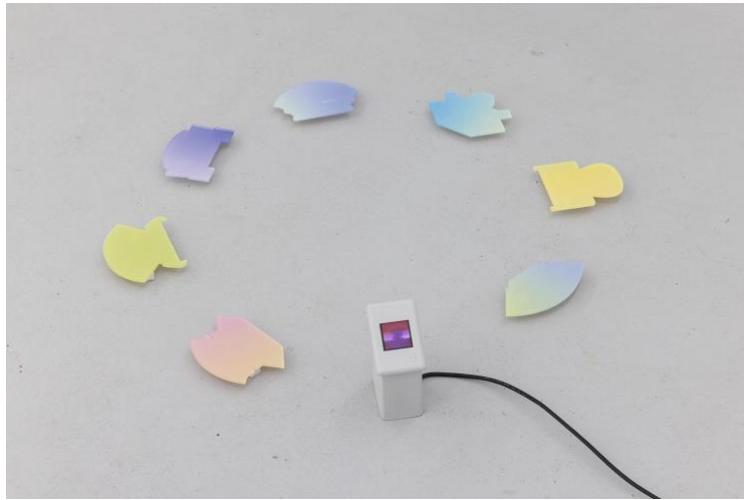

Attended flow, 2023, resin, 29 x 21 x 0,8 cm

Dramatic Access, 2023, mixed media installation, variable dimension

Dream cinema Io, 2023, mixed media installation, 13 x 22 x 40cm

Loading, 2023, mixed media installation, 84 x 47 x 22cm

Make up room, 2023, mixed media installation, 19x37x15cm

Trust, 2023, resin paint, 8 x 35 x 42cm

Trust, 2023, resin paint, 8 x 35 x 42cm

Trust, 2023, resin paint, 8 x 35 x 42cm

Flexible Theatre, 2023, acrylic glass and resin, 1 x 29 x 28cm

Cherry script, 2023, e ink display animation, 9,5 x 12 x 2,3cm

Cherry script, 2023, video installation, 9,5 x 12 x 2,3cm