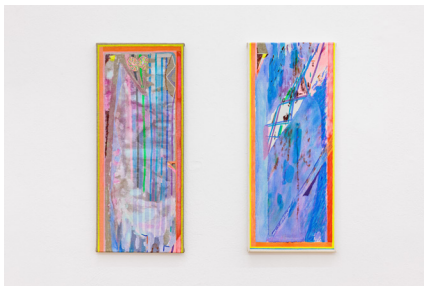

0 FELIX GAUDLITZ

37 Edith Deyerling
ktmb
18.3.2023 – 29.4.2023

fig. 1043
Edith Deyerling
Look 4, 2023
Acrylic on canvas
180 × 50 cm (70.866 × 19.685 in)

fig. 1046
Edith Deyerling
ktmb, 2023
Acrylic on canvas
Each 71 × 31 cm (27.952 × 12.204 in)
Installation Dyptich:
Ca. 142 × 31 cm (55.905 × 12.204 in)

fig. 1049
Edith Deyerling
Vaccinated, 2022
Acrylic on canvas
40 × 120 cm (15.748 × 47.244 in) and
40 × 130 cm (15.748 × 51.181 in)
Installation Dyptich:
Ca. 40 × 250 cm (15.748 × 98.425 in)

fig. 1037
Edith Deyerling
ttl, 2023
Oil and acrylic on canvas
180 × 80 cm (70.866 × 31.496 in)

fig. 1038
Edith Deyerling
Flx, 2023
Oil and acrylic on canvas
180 × 80 cm (70.866 × 31.496 in)

fig. 1054
Edith Deyerling
Catch Me Magenta, 2022
Acrylic on canvas
20 × 140 cm (7.874 × 55.118 in)

fig. 1057
Edith Deyerling
UTMS, 2022
Acrylic on canvas
160 × 70 cm (62.992 × 27.559 in)