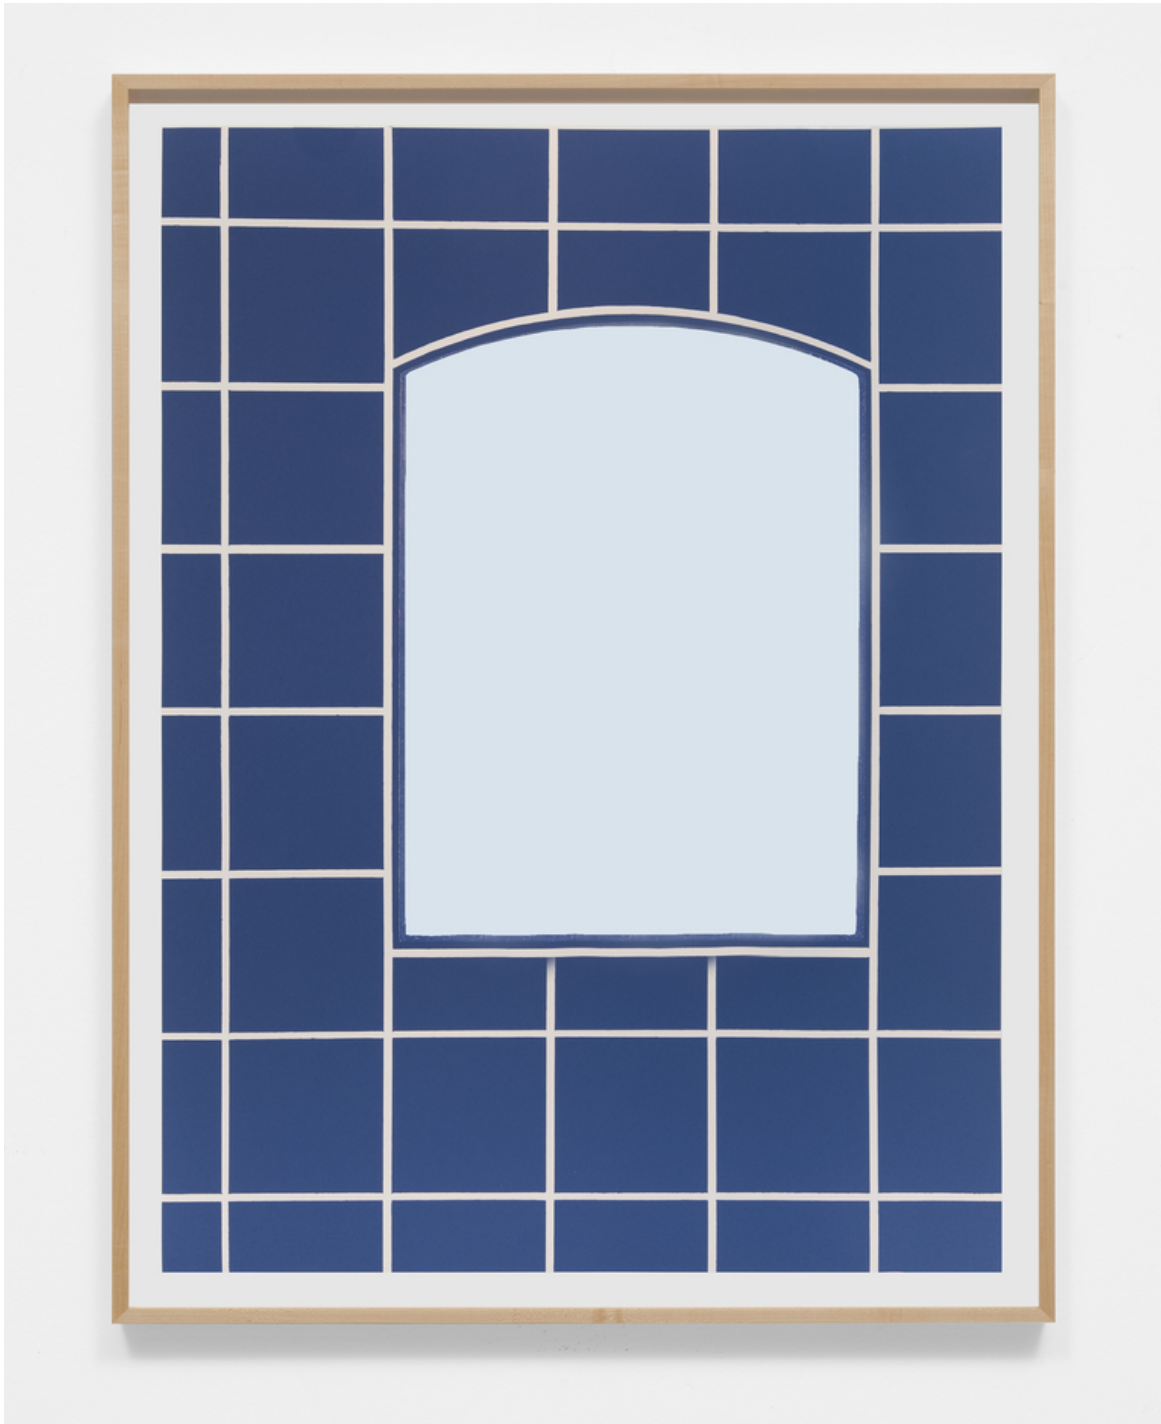

PAUL HARRIS
At Night, 1969
Lithograph, edition 15 of 20
30 x 22 "

PAUL HARRIS
The Other Room, 1969
Lithograph, edition 16 of 20
22.5 x 31 "

PAUL HARRIS
Outdoors, 1969
Lithograph, edition 17 of 21
31 x 22 "

PAUL HARRIS
Window Screen, 1969
Lithograph, edition 19 of 20
31 x 22 "

PAUL HARRIS
Bathroom, 1969
Lithograph, edition 13 of 20
31 x 22 "