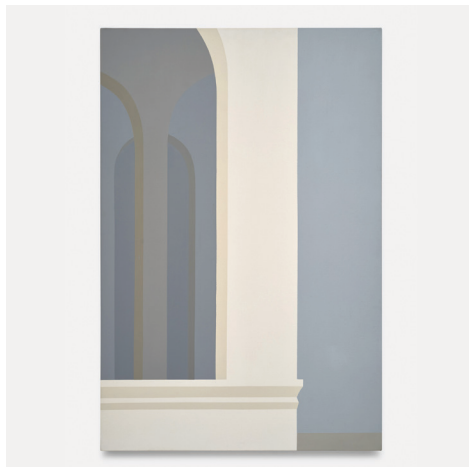

BORTOLAMI

Helen Lundeberg

Within

31 March – 6 May 2023

55 Walker

1

*The Mirror (The Mirror III or
The Mirror and Pink Shell), 1952*
Oil on canvas
40 x 60 in (101.5 x 152.5 cm)

2

Fruit in Space (Bowl of Fruit), 1953
Oil on canvas
20 x 24 in (51 x 61 cm)

3

The Studio Moonlight, 1957
Oil on canvas
24 x 20 in (61 x 51 cm)

4

Untitled (Still Life with Shadow), 1961
Oil on canvas
36 x 20 in (91.5 x 51 cm)

5

Interior With Light Paths, 1962
Oil on canvas
24 x 30 in (61 x 76 cm)

6

*The Mirror and Pink Shell
(The Mirror), 1952-69*
Acrylic on canvas
40 x 60 in (101.5 x 152.5 cm)

Helen Lundeberg
Within
31 March – 6 May 2023
55 Walker

7

Arches 5, 1962
Oil on canvas
48 ¼ x 91 in (122.5 x 231 cm)

8

Untitled (Classic Landscape, March),
1973
Acrylic on canvas
60 x 40 in (152.5 x 101.5 cm)

9

*Untitled (Evening Lights and
Shadows)*, 1975
Acrylic on canvas
14 x 18 in (35.5 x 46 cm)