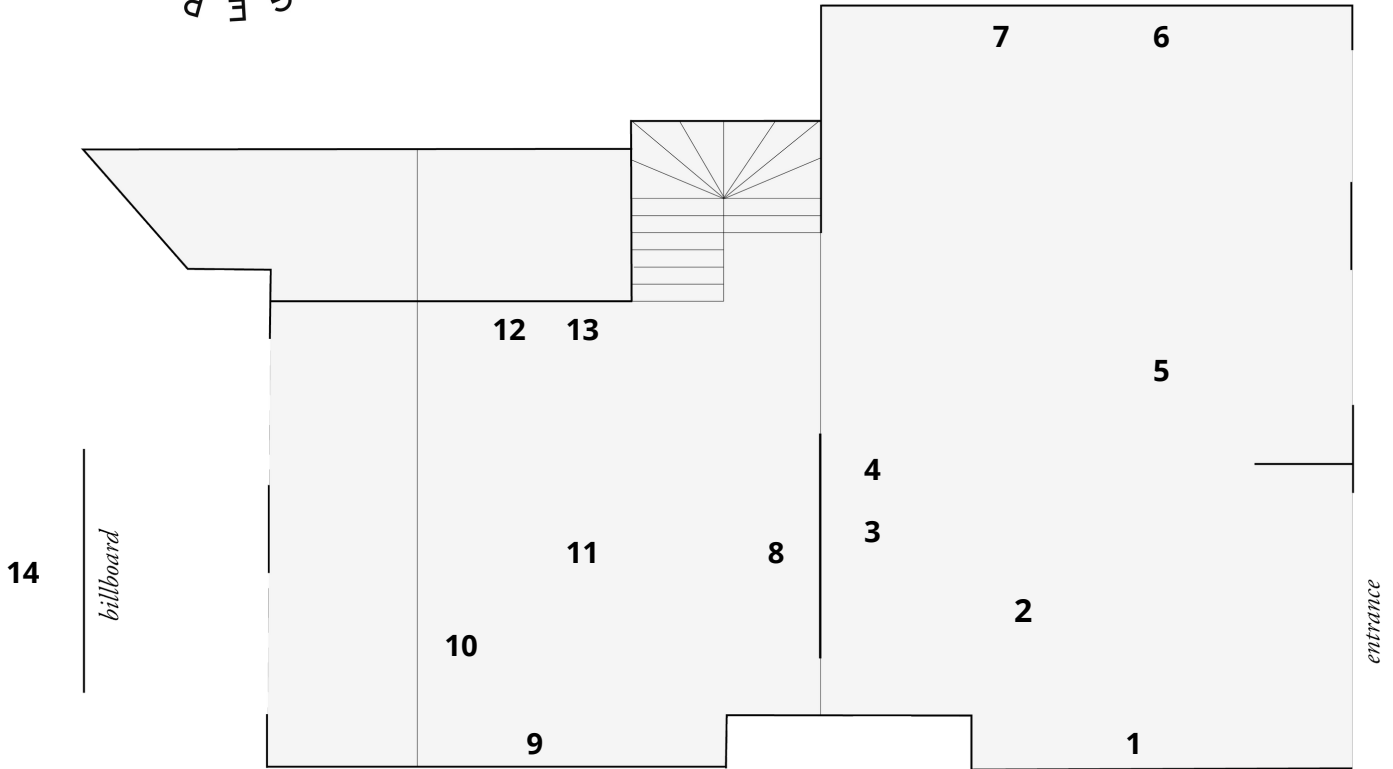

MOON JUICE

March 4 - April 8, 2023

1. **Dome Wood**, *The Inside Turned Out - New Dawn*

2022, oil and acrylic on canvas, 128 x 93 cm

2. **Fran Van Coppenolle**, *Ge2 '22*, 2022

plastic tube, wood, fleece blanket, yarn, glue, steel, screws

3. **Ted Gahl**, *Strapped*, 2018

acrylic on canvas, 25,4 x 20,32 cm

4. **Ted Gahl**, *Power U (Dark)*, 2018

acrylic on canvas, 25,4 x 20,32 cm

5. **Fran Van Coppenolle**, *W1 '23*, 2023

steel, yarn, textile, 100 x 50 x 30 cm

6. **Richard Tuttle**, *Rose Throw*, 1990

gouache and graphite on paper, 69,7 x 35,5 cm

7. **Vincent Chenut**, *Taller De Architectura*, 2023

found papers, oil and acrylic on canvas, 197 x 132 cm

8. **Adelheid De Witte**, *Where are The Scissors?*

2023, oil on linen, 140 x 120 cm

9. **Xu Zhen**, *Movement 7*, 2015

spray paint on canvas, aluminium, 45 x 55 x 4 cm

10. **Ding Yi**, *Appearance of Crosses 2019-B26*, 2019

acrylic and pencil on handmade paper, 56 x 38 cm

11. **Jean Katambayi Mukendi**, *Lester*, 2011

cardboard, electrical wires, led lamps, 30 x 50 x 30 cm

12. **Clara Brörmann**, *Taktil 1*, 2022

printing color on etching plate, framed plate: 25 x 19 cm

13. **Clara Brörmann**, *Taktil 2*, 2022

printing color on etching plate, framed plate: 25 x 19 cm

14. **Kelly Richardson**, *Pillars of Dawn (single, IV)*

2022, courtesy the artist and Rectangle