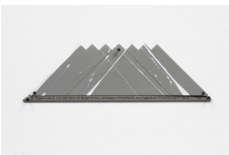

Hamish Fulton

*A 21 Day Walk Via The Tops Of Seven Small Engadin Mountains.
Switzerland Summer 2007., 2007*

Text on wood

8.6 x 29 cm | 3 6/16 x 11 7/16 ins
(HFUL/GTS 66)