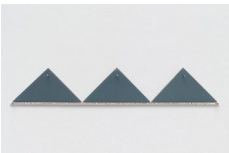

Hamish Fulton

3 Small Mountains. Norway 2018, 2018

Signed

Text on wood

8 x 47.5 cm | 3 3/16 x 18 11/16 ins
(HFUL/GTS 60)