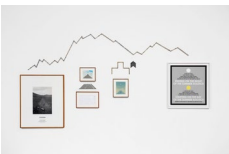

Hamish Fulton

Mountain Skyline. Nepal 2011. (28 pieces of wood), 2011

Text on wood

Dimensions variable
(HFUL/GTS 67)