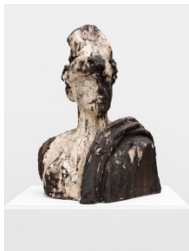

Columbia Fallen From Grace, 2023

Rebar, steel mesh, earth, binder

22 x 25 x 14 1/2 in

55.9 x 63.5 x 36.8 cm

(KW-S23-03)

Kiyan Williams

Fried and Suspended Flag, 2022

Nylon flag, adobo, anise, cardamom, crushed red pepper flakes, chili powder, eggs, flour, hawajj, jerk rub, seasoning salt, sazón, smoked cocoa, scotch bonnet, oregano, paprika, turmeric, sumac, acrylic varnish

72 x 38 x 6 in

182.9 x 96.5 x 15.2 cm

(KW-S22-01)

Kiyan Williams

Excavated Statue of Freedom Wearing A Liberty Cap, 2023

Hydrostone gypsum cement, earth, hard foam

28 x 20 x 20 in

71.1 x 50.8 x 50.8 cm