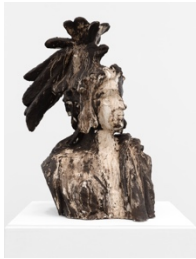

Columbia Fallen From Grace, 2023

Rebar, steel mesh, earth, binder

22 x 25 x 14 1/2 in

55.9 x 63.5 x 36.8 cm

(KW-S23-03)

Kiyan Williams

Fried and Suspended Flag, 2022

Nylon flag, adobo, anise, cardamom, crushed red pepper flakes, chili powder, eggs, flour, hawajj, jerk rub, seasoning salt, sazón, smoked cocoa, scotch bonnet, oregano, paprika, turmeric, sumac, acrylic varnish

72 x 38 x 6 in

182.9 x 96.5 x 15.2 cm

(KW-S22-01)

Kiyan Williams

Excavated Statue of Freedom Wearing A Liberty Cap, 2023

Hydrostone gypsum cement, earth, hard foam

28 x 20 x 20 in

71.1 x 50.8 x 50.8 cm

Two elements: 73 x 38 x 6 in each

185.4 x 96.5 x 15.2 cm

(KW-S23-05)

Kiyan Williams

Columns of Babylon, 2023

Steel rod, steel mesh, earth, binder, led lights

66 x 16 x 14 in each

167.6 x 40.6 x 35.6 cm

(KW-S23-02)

ALTMAN SIEGEL

1150 25TH ST. SAN FRANCISCO, CA 94107

tel: 415.576.9300 / fax: 415.373.4471

www.altmansiegel.com

Kiyon Williams

Excavated Statue of Freedom Wearing a War Helmet, 2023

Hydrostone gypsum cement, earth, hard foam