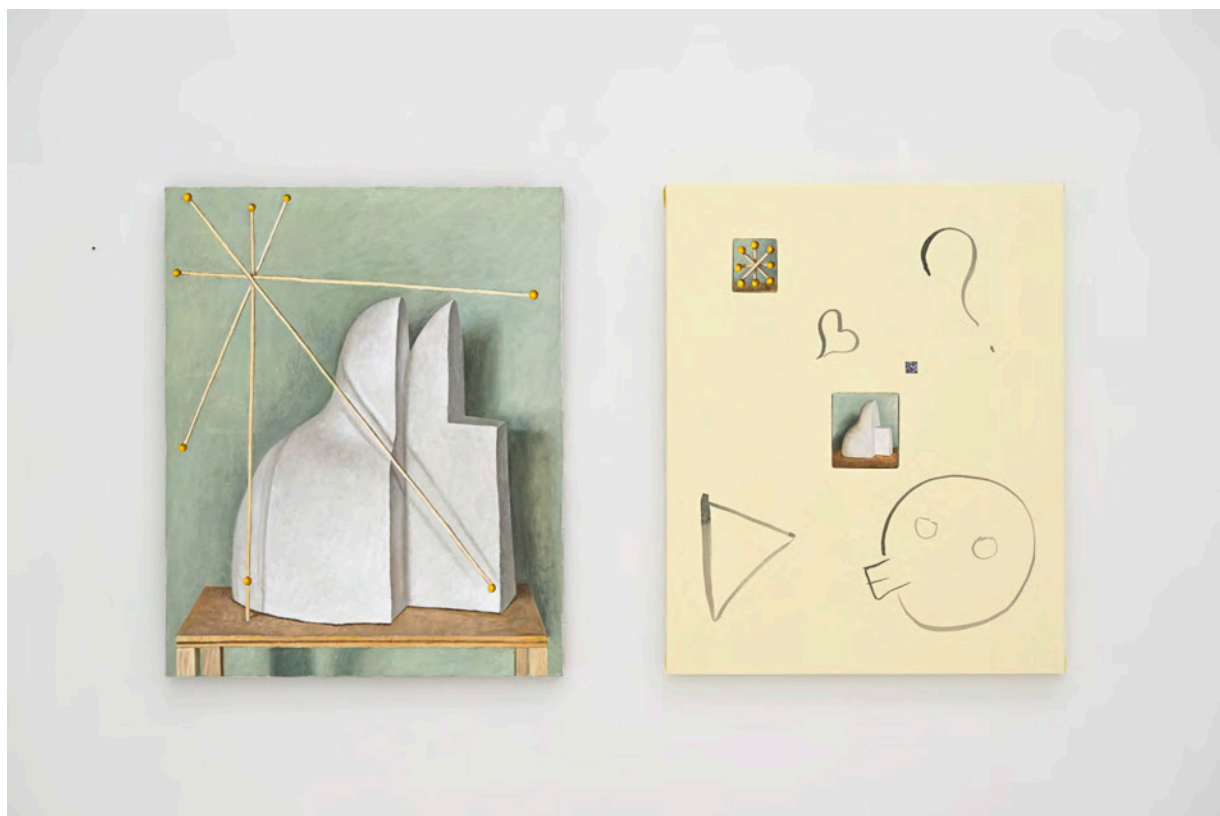

千葉正也 Masaya CHIBA

飛散する構造物/イカ舟

Scattered Structure/Cuttlefish Boat

2023

oil, panel, Japanese paper, gold leaf on canvas

66.3x54.2cm each, a set of two

千葉正也 Masaya CHIBA

ドローンと妊婦のおなか/ドクロとハートマークのあるドローイング

Drone and Pregnant Woman's Belly/Drawing with a Skull and a Heart

2023

oil, panel, Japanese paper, ink, collage on canvas

52.2x42.4cm each, a set of two

千葉正也 Masaya CHIBA

夫婦歩き

Walking of Husband and Wife

2023