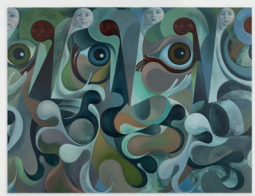

14 x 11 inches

35,5 x 28 cm

**Sebastian Black**

*Untitled, 2022*

Oil on linen

14 x 11 inches

35,5 x 28 cm

**Sebastian Black**

*Untitled, 2022*

Oil on linen

14 x 11 inches

35,5 x 28 cm

**Sebastian Black**  
*Untitled, 2022*  
Oil on linen  
18 1/8 x 36 inches  
46 x 91,5 cm

**Sebastian Black**  
*Untitled, 2022*  
Oil on linen  
63 x 84 inches  
160 x 213,5 cm