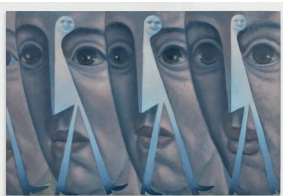

Sebastian Black
Untitled, 2022
Oil on linen
24 3/8 x 36 inches
62 x 91,5 cm