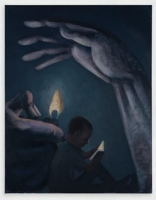

Sebastian Black
Untitled, 2022
Oil on linen
14 x 11 inches
35,5 x 28 cm