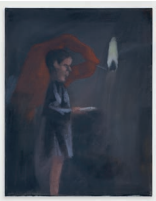

Sebastian Black
Untitled, 2022
Oil on linen
14 x 11 inches
35,5 x 28 cm