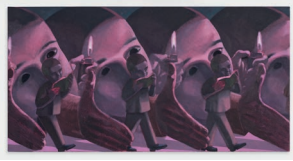

Sebastian Black
Untitled, 2022
Oil on linen
18 1/8 x 36 inches
46 x 91,5 cm