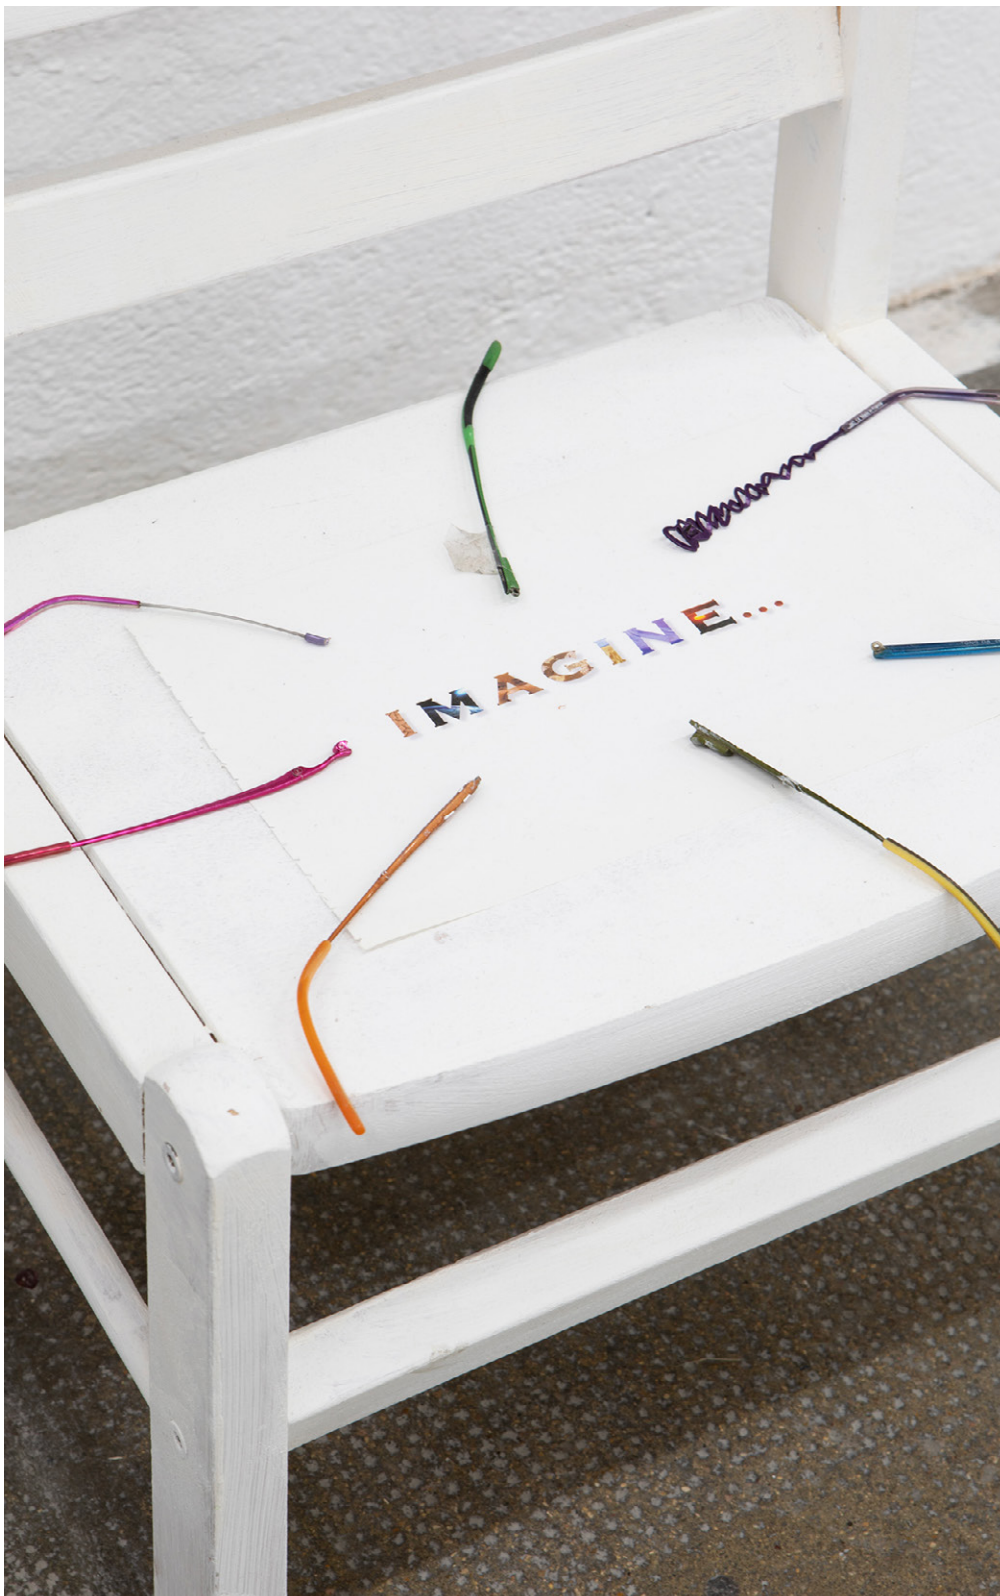

**Watch Me Fall**  
Exhibition view

**Ethan Assouline**  
*LCL (1), 2023*  
*Plush, plastic*  
*24 x 18 x 9 cm*

**Watch Me Fall**  
Exhibition view

**Ethan Assouline**  
*Imagine ...*, 2023  
Mixed media  
46 x33 x 27 cm