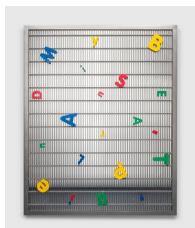

Davina Semo

Kinship, 2023

Woven stainless steel mesh, acrylic mirror, stainless steel frame, powder coated aluminum letters, plywood, and stainless steel and aluminum hardware

Photo credit:
Ed Mumford