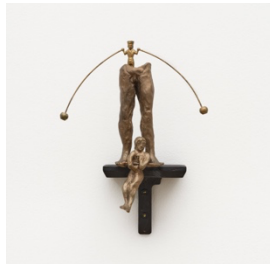

"Patience and Kin"
2023
Bronze, steel, oil paint, Unique
5 x 11 x 10 in / 12.7 x 27.94 x 25.4 cm

"The Geruda"
2022
Oil on canvas, mahogany frame
46 1/8 x 65 3/8 in / 117.17 x 166.06 cm

"Baby Coin"
2023
Bronze, steel, Unique
Diameter: 1 1/2 in / 38.1 cm

"Memory Landscape"
2023
Bronze, Unique
10.5 x 10 x 2 in / 26.67 x 25.4 x 5.08 cm

"Shell 2"
2023
Bronze cast of found object, Unique
6 1/2 x 23 10/16 x 12 in / 16.51 x 58.42 x 30.48 cm

"Ball Breaker"
2023
Brass found object and bronze, Unique
11 1/2 x 8 1/4 x 5 in / 29.21 x 21 x 12.7 cm