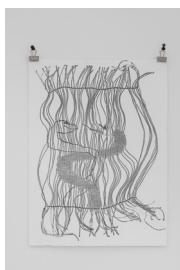

Sophy Naess
Instabile #9 (Positive, released)
2020
monotype on paper
38 x 28 cm