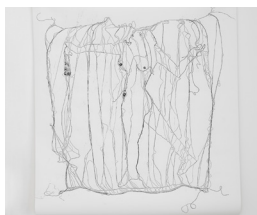

VEDA

CHECK LIST

Sophy Naess
Whose internal reward system?
2023
hand-woven and hand-dyed cotton fiber on iron folding screen
267 x 335 x 1.5 cm

Sophy Naess
Entering a city
2023
hand-woven and hand-painted cotton fiber on iron folding screen
218.5 x 320 x 1.5 cm

Sophy Naess
A poor, bare, forked animal
2023
hand-woven and hand-painted cotton and silk fiber on iron folding screen
251.5 x 312 x 1.5 cm

Sophy Naess
The left hates Eros
2023
monotype on paper
245 x 205 cm