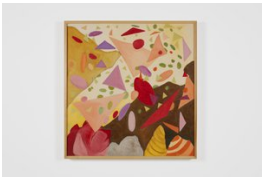

Cynthia Hawkins

Autumn Wind, 2001

Oil on canvas

36 x 36 inches

91.44 x 91.44 cm

CH0019