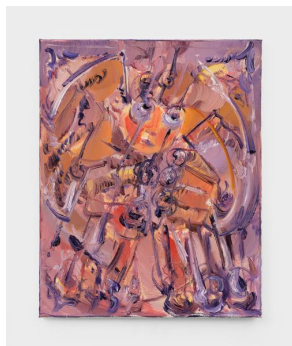

Elmi Mata: Grounded

1819 3rd Ave ▪ Apr 1 - May 6, 2023

Winter Rain

2023

Oil on canvas

20"h x 16"w (51 x 40½cm)

Memory in Yellow

2023

Oil on canvas

20"h x 16"w (51 x 40½cm)

Free Spirit

2023

Oil on canvas

20"h x 16"w (51 x 40½cm)

Seated Couple

2023