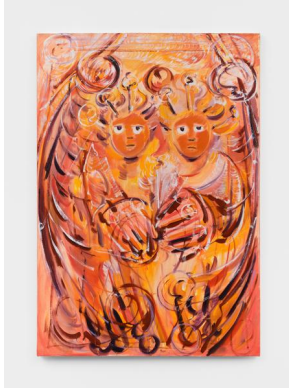

Elmi Mata: Grounded

1819 3rd Ave ▪ Apr 1 - May 6, 2023

Winter Rain

2023

Oil on canvas

20"h x 16"w (51 x 40½cm)

Memory in Yellow

2023

Oil on canvas

20"h x 16"w (51 x 40½cm)

Free Spirit

2023

Oil on canvas

20"h x 16"w (51 x 40½cm)

Seated Couple

2023

Oil on canvas

46"h x 32"w (117 x 81cm)

Handful of Flowers

2023

Oil on canvas

20"h x 16"w (51 x 40½cm)

Feeling the Wind

2023

Oil on canvas

20"h x 16"w (51 x 40½cm)

An Angel
2023
Oil on canvas
20"h x 16"w (51 x 40½cm)

Vision
2023
Oil on canvas
20"h x 16"w (51 x 40½cm)

Appearance of an Angel
2023
Oil on canvas
46"h x 32"w (117 x 81cm)