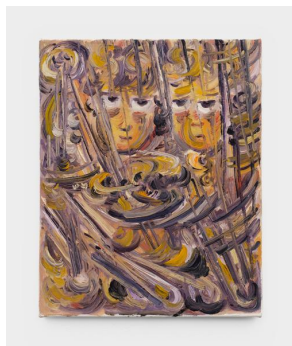

Elmi Mata: Grounded

1819 3rd Ave ▪ Apr 1 - May 6, 2023

Winter Rain

2023

Oil on canvas

20"h x 16"w (51 x 40½cm)

Memory in Yellow

2023

Oil on canvas

20"h x 16"w (51 x 40½cm)

Free Spirit

2023

Oil on canvas

20"h x 16"w (51 x 40½cm)

Seated Couple

2023