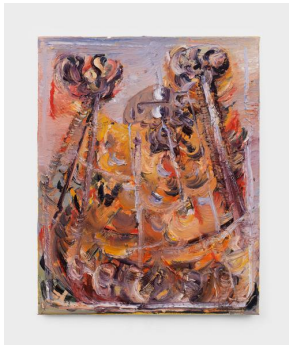

Elmi Mata: Grounded

1819 3rd Ave ▪ Apr 1 - May 6, 2023

Winter Rain

2023

Oil on canvas

20"h x 16"w (51 x 40½cm)

Memory in Yellow

2023

Oil on canvas

20"h x 16"w (51 x 40½cm)

Free Spirit

2023

Oil on canvas

20"h x 16"w (51 x 40½cm)

Seated Couple

2023

Oil on canvas

46"h x 32"w (117 x 81cm)

Handful of Flowers

2023

Oil on canvas

20"h x 16"w (51 x 40½cm)

Feeling the Wind

2023

Oil on canvas

20"h x 16"w (51 x 40½cm)

An Angel
2023
Oil on canvas
20"h x 16"w (51 x 40½cm)

Vision
2023
Oil on canvas
20"h x 16"w (51 x 40½cm)

Appearance of an Angel
2023
Oil on canvas
46"h x 32"w (117 x 81cm)