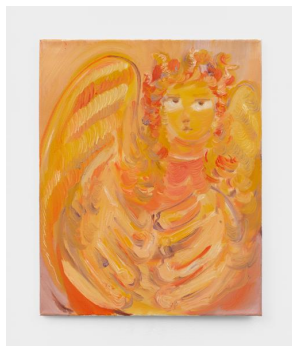

Elmi Mata: Grounded

1819 3rd Ave ▪ Apr 1 - May 6, 2023

Winter Rain

2023

Oil on canvas

20"h x 16"w (51 x 40½cm)

Memory in Yellow

2023

Oil on canvas

20"h x 16"w (51 x 40½cm)

Free Spirit

2023

Oil on canvas

20"h x 16"w (51 x 40½cm)

Seated Couple

2023

Oil on canvas

46"h x 32"w (117 x 81cm)

Handful of Flowers

2023

Oil on canvas

20"h x 16"w (51 x 40½cm)

Feeling the Wind

2023