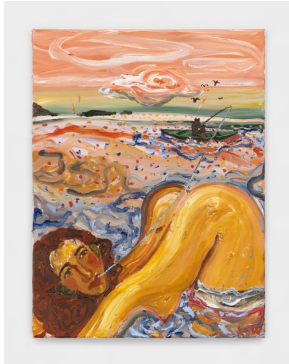

Acrylic on canvas

104"h x 72"w (264 x 183cm)

*I Would Miss Them Texas  
Bluebonnets*  
2022  
Acrylic on canvas  
40"h x 30"w (101½ x 76cm)

*Pursuit of Happiness*  
2023  
Acrylic on canvas  
61"h x 48"w (155 x 122cm)

*The Islands to Rest On*  
2022  
Acrylic on canvas  
40"h x 30"w (101½ x 76cm)

*Patient Observer*  
2023  
Acrylic on linen  
84"h x 114"w (213½ x 289½cm)

*Red Sky, Deadliest Catch, Wild  
Sea, You Are My Match*