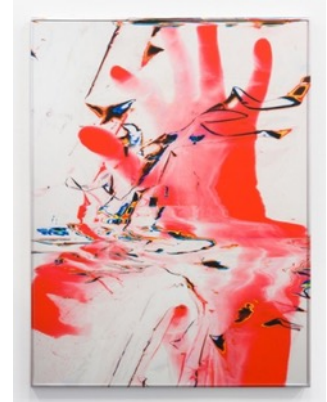

EILEEN QUINLAN
The Waves

March 15 — May 7, 2023
88 Eldridge Street

Mind Logger #2, 2022

UV-cured inkjet print on mirror and aluminum frame
40 1/4 x 30 1/4 x 1 1/2 inches (102.2 x 76.8 x 3.8 cm)
[EQ1777.22]

Twice Exceptional, 2023

UV-cured inkjet print on mirror and aluminum frame
40 1/4 x 30 1/4 x 1 1/2 inches (102.2 x 76.8 x 3.8 cm)
[EQ1785.23]

Swipe Set (Graves Light), 2023

UV-cured inkjet print on mirror and aluminum frame
40 1/4 x 30 1/4 x 1 1/2 inches (102.2 x 76.8 x 3.8 cm)
[EQ1794.23]

Shut-in Set (Lighthouse), 2023

UV-cured inkjet print on mirror and aluminum frame
40 1/4 x 30 1/4 x 1 1/2 inches (102.2 x 76.8 x 3.8 cm)
[EQ1783.23]

Spin Cycle Set (What a Pity), 2023

UV-cured inkjet print on mirror and aluminum frame
40 1/4 x 30 1/4 x 1 1/2 inches (102.2 x 76.8 x 3.8 cm)
[EQ1796.23]