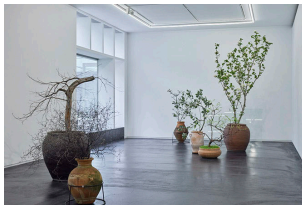

Taka Ishii

Gallery

6-5-24 3F Roppongi Minato-ku Tokyo #106-0032, Japan
tel +81 (0)3 6434 7010
fax +81 (0)3 6434 7011
web www.takaishiigallery.com
email tig@takaishiigallery.com

Cerith Wyn Evans “Green Room w/ attendant mirrors…” (tarrying with Kagami-ita)

Apr 1 - 28, 2023

List of Works

Cerith Wyn Evans
“Elective Affinity”, 2010
Neon, plant, turn table
Neon: 28.1 x 343.9 cm
Edition 3 of 3

Cerith Wyn Evans
“Towards a garden...(look at the picture...)”, 2023
Plants
Dimensions variable