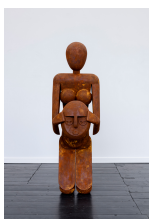

NICK EVANS, GHOST SCULPTURES, 2023, KENDALL KOPPE, GLASGOW

All images courtesy the Artist; Kendall Koppe, Glasgow
Photographer Credit: Frederik Pedersen

Captions

Caption details for all Installation views as follows:
Nick Evans, *Ghost Sculptures*, 2023, Kendall Koppe, Glasgow, Installation View

Captions for corresponding works below:

NICK EVANS

Kneeling Woman, 2023

Fibre reinforced polymer gypsum with iron paint and oxidising solution

110 x 66 x 38 cm

NICK EVANS

Kneeling Woman, 2023

Fibre reinforced polymer gypsum with iron paint and oxidising solution