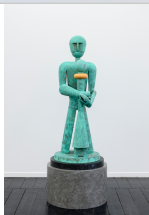

NICK EVANS

Father and Child, 2023

Fibre reinforced polymer gypsum with copper paint and oxidising solution on painted plinth

170 x 67 x 67 cm