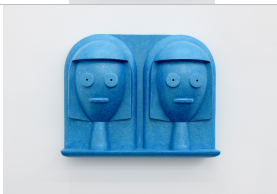

NICK EVANS

Waking Heads (double), 2023

Painted fibre reinforced polymer gypsum

47 x 58 x 17 cm