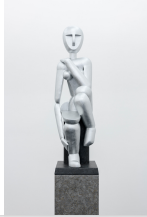

NICK EVANS

Seated Woman, 2023

Fibre reinforced polymer gypsum with purple silver paint on painted plinth

210 x 35 x 35 cm